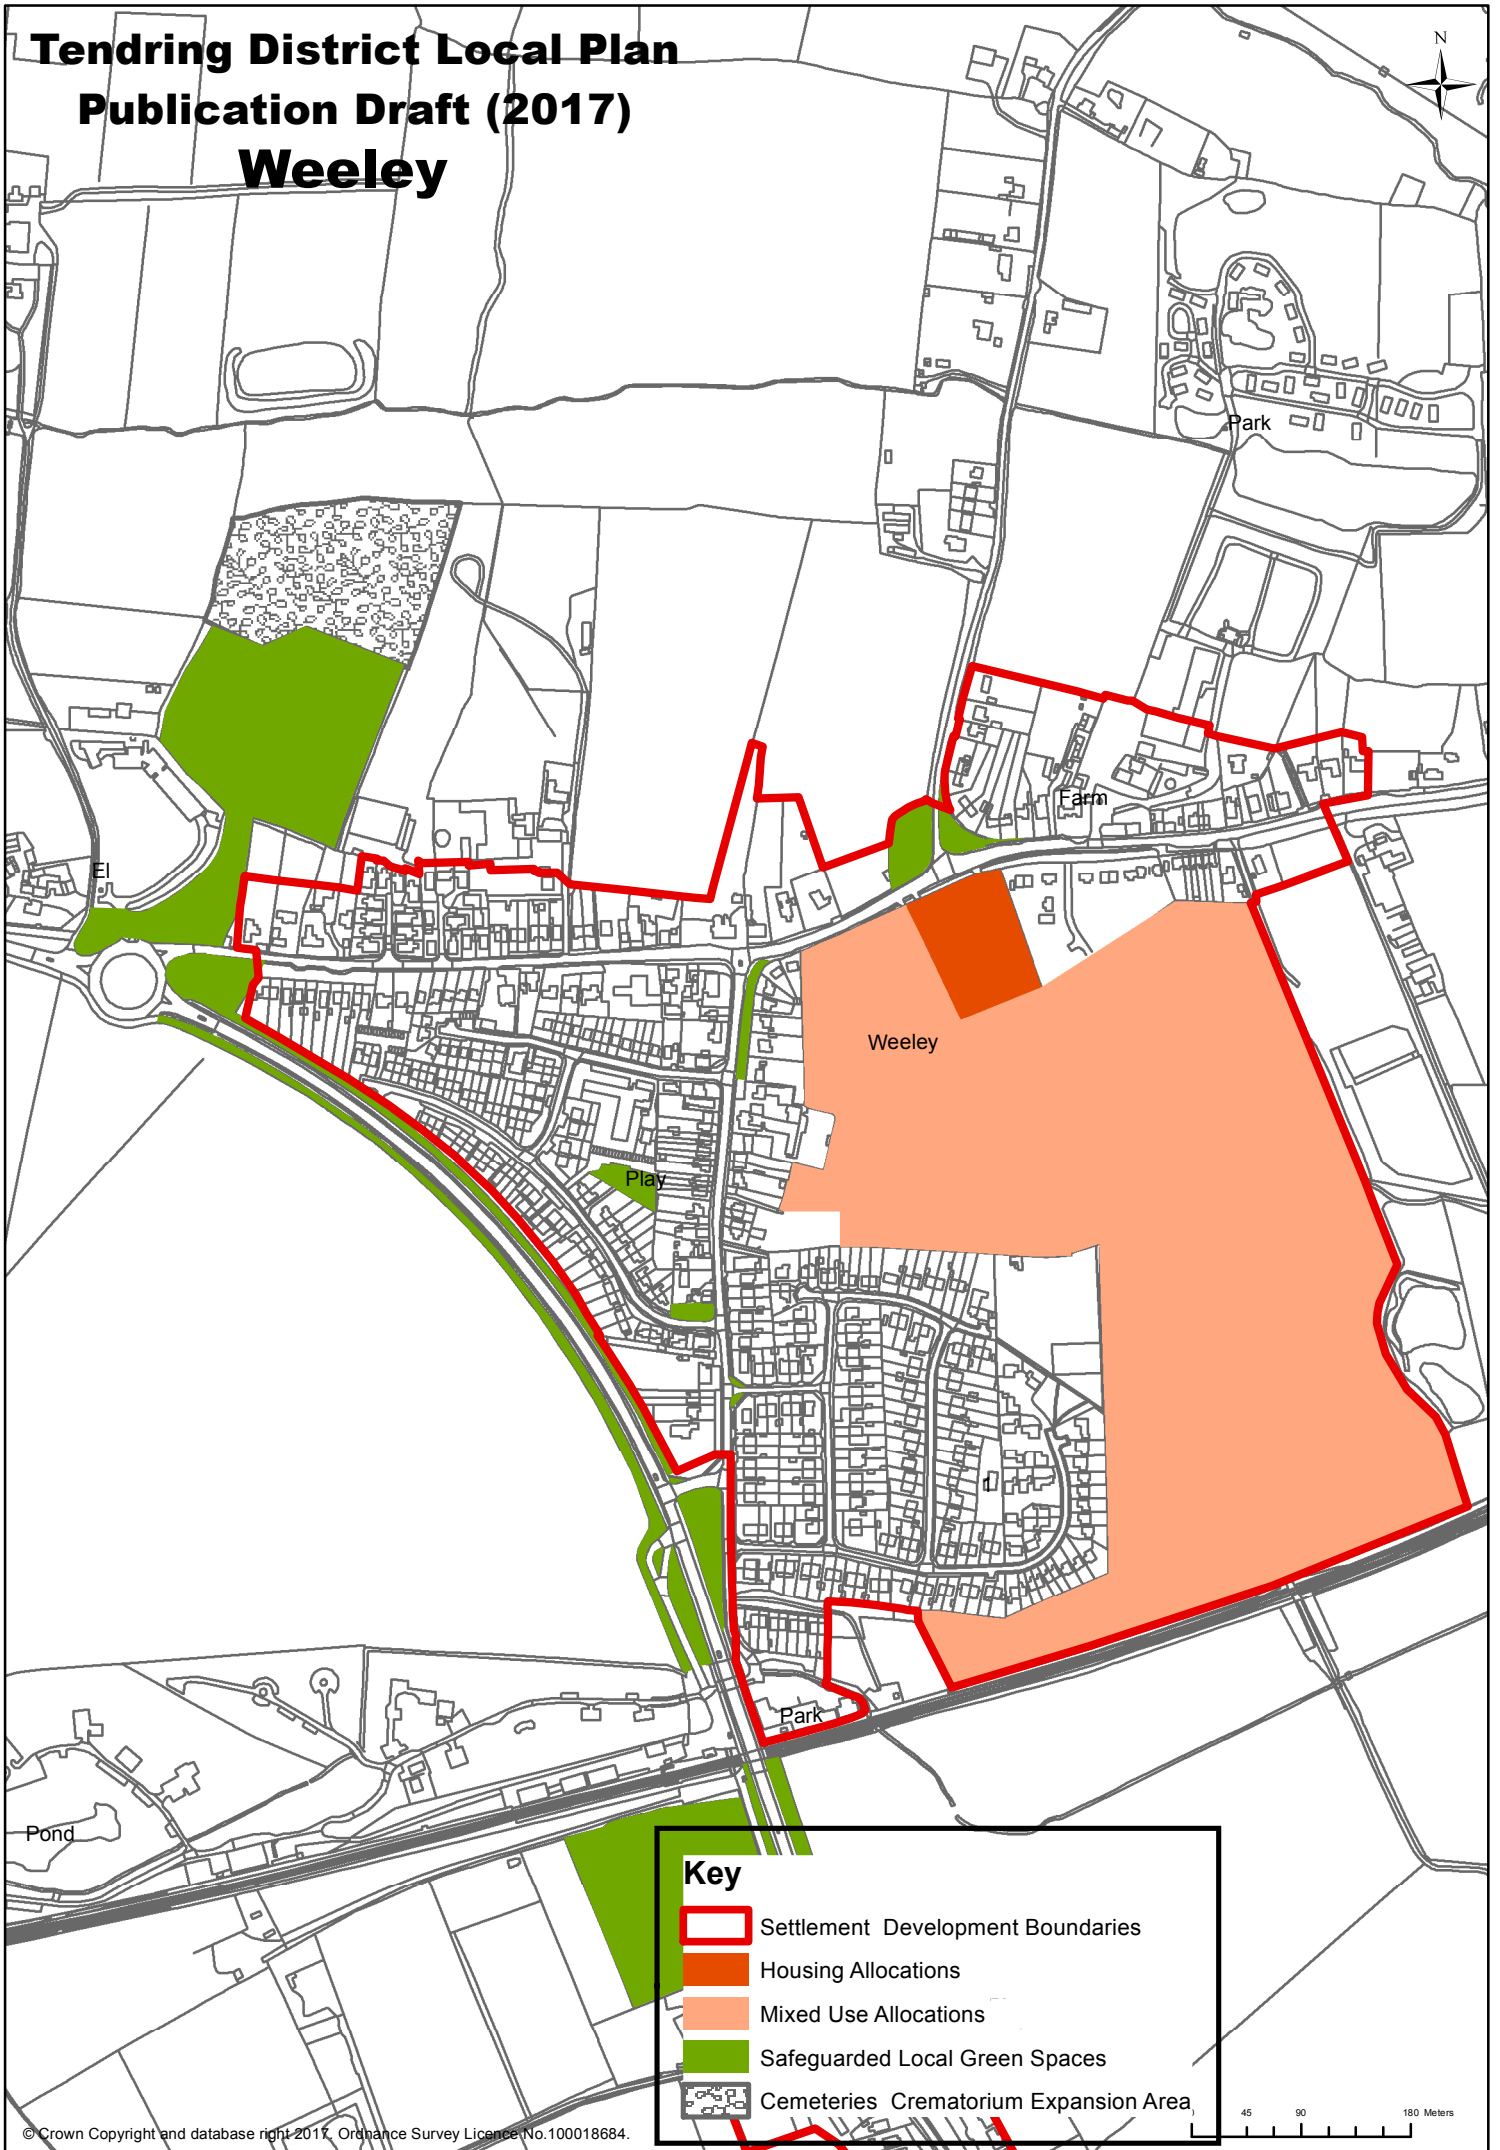

Tendring District Local Plan Publication Draft (2017) Weeley

Key

-  Settlement Development Boundaries
-  Housing Allocations
-  Mixed Use Allocations
-  Safeguarded Local Green Spaces
-  Cemeteries Crematorium Expansion Area