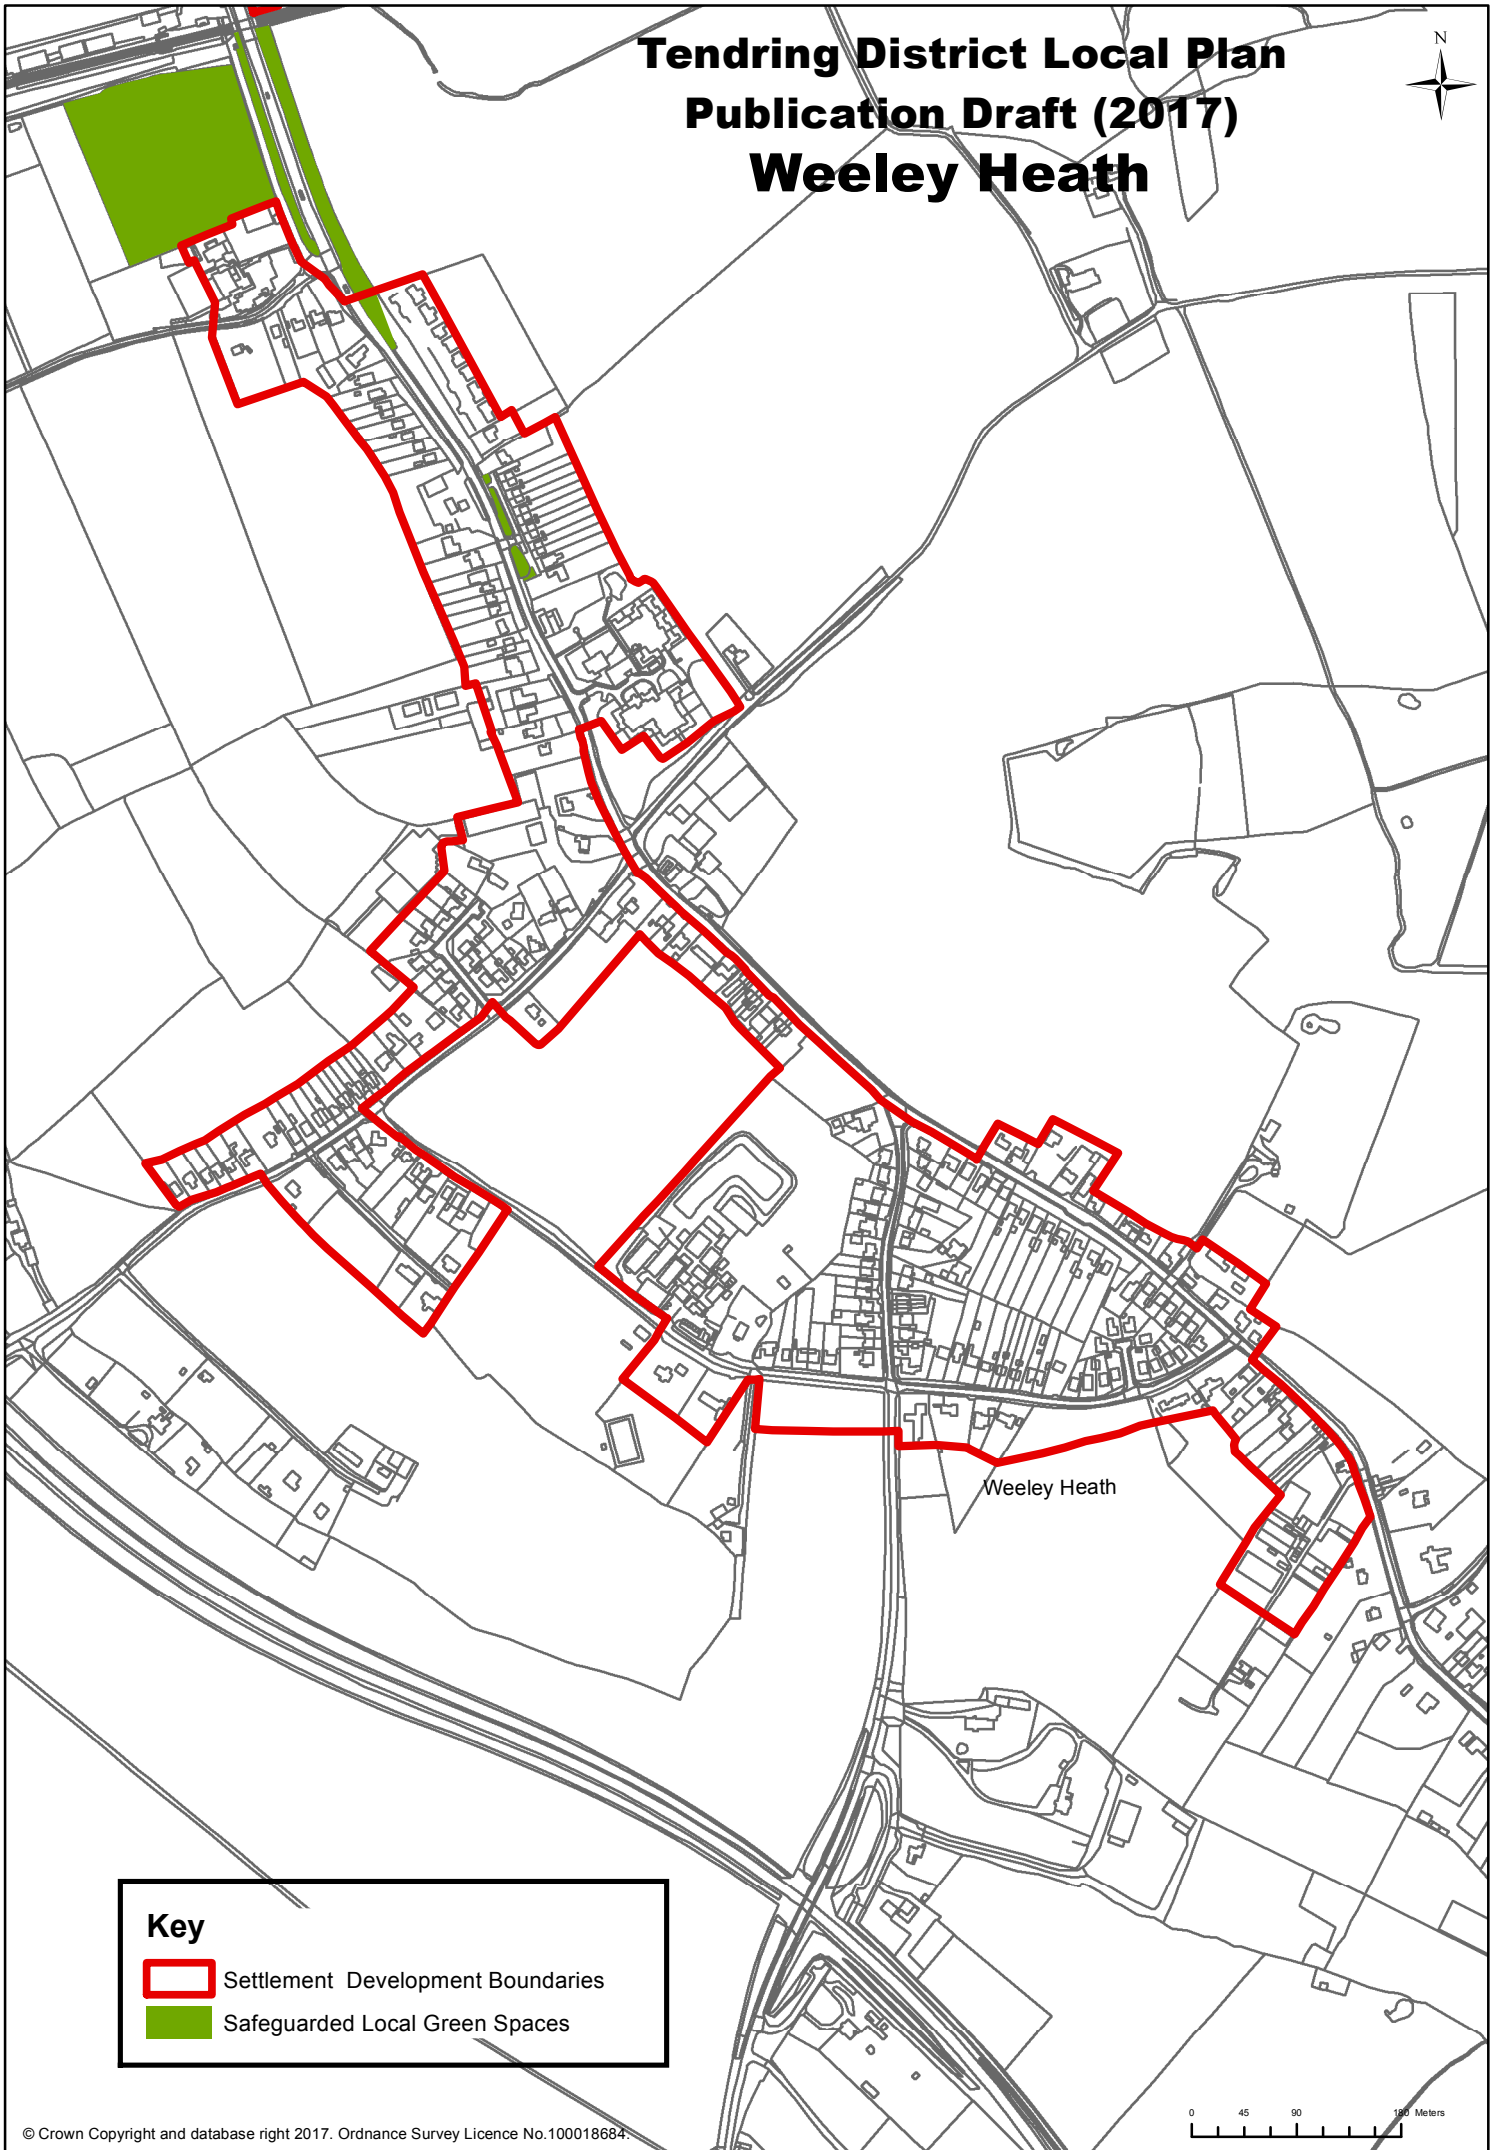

Tendring District Local Plan Publication Draft (2017) Weeley Heath

Key

-  Settlement Development Boundaries
-  Safeguarded Local Green Spaces