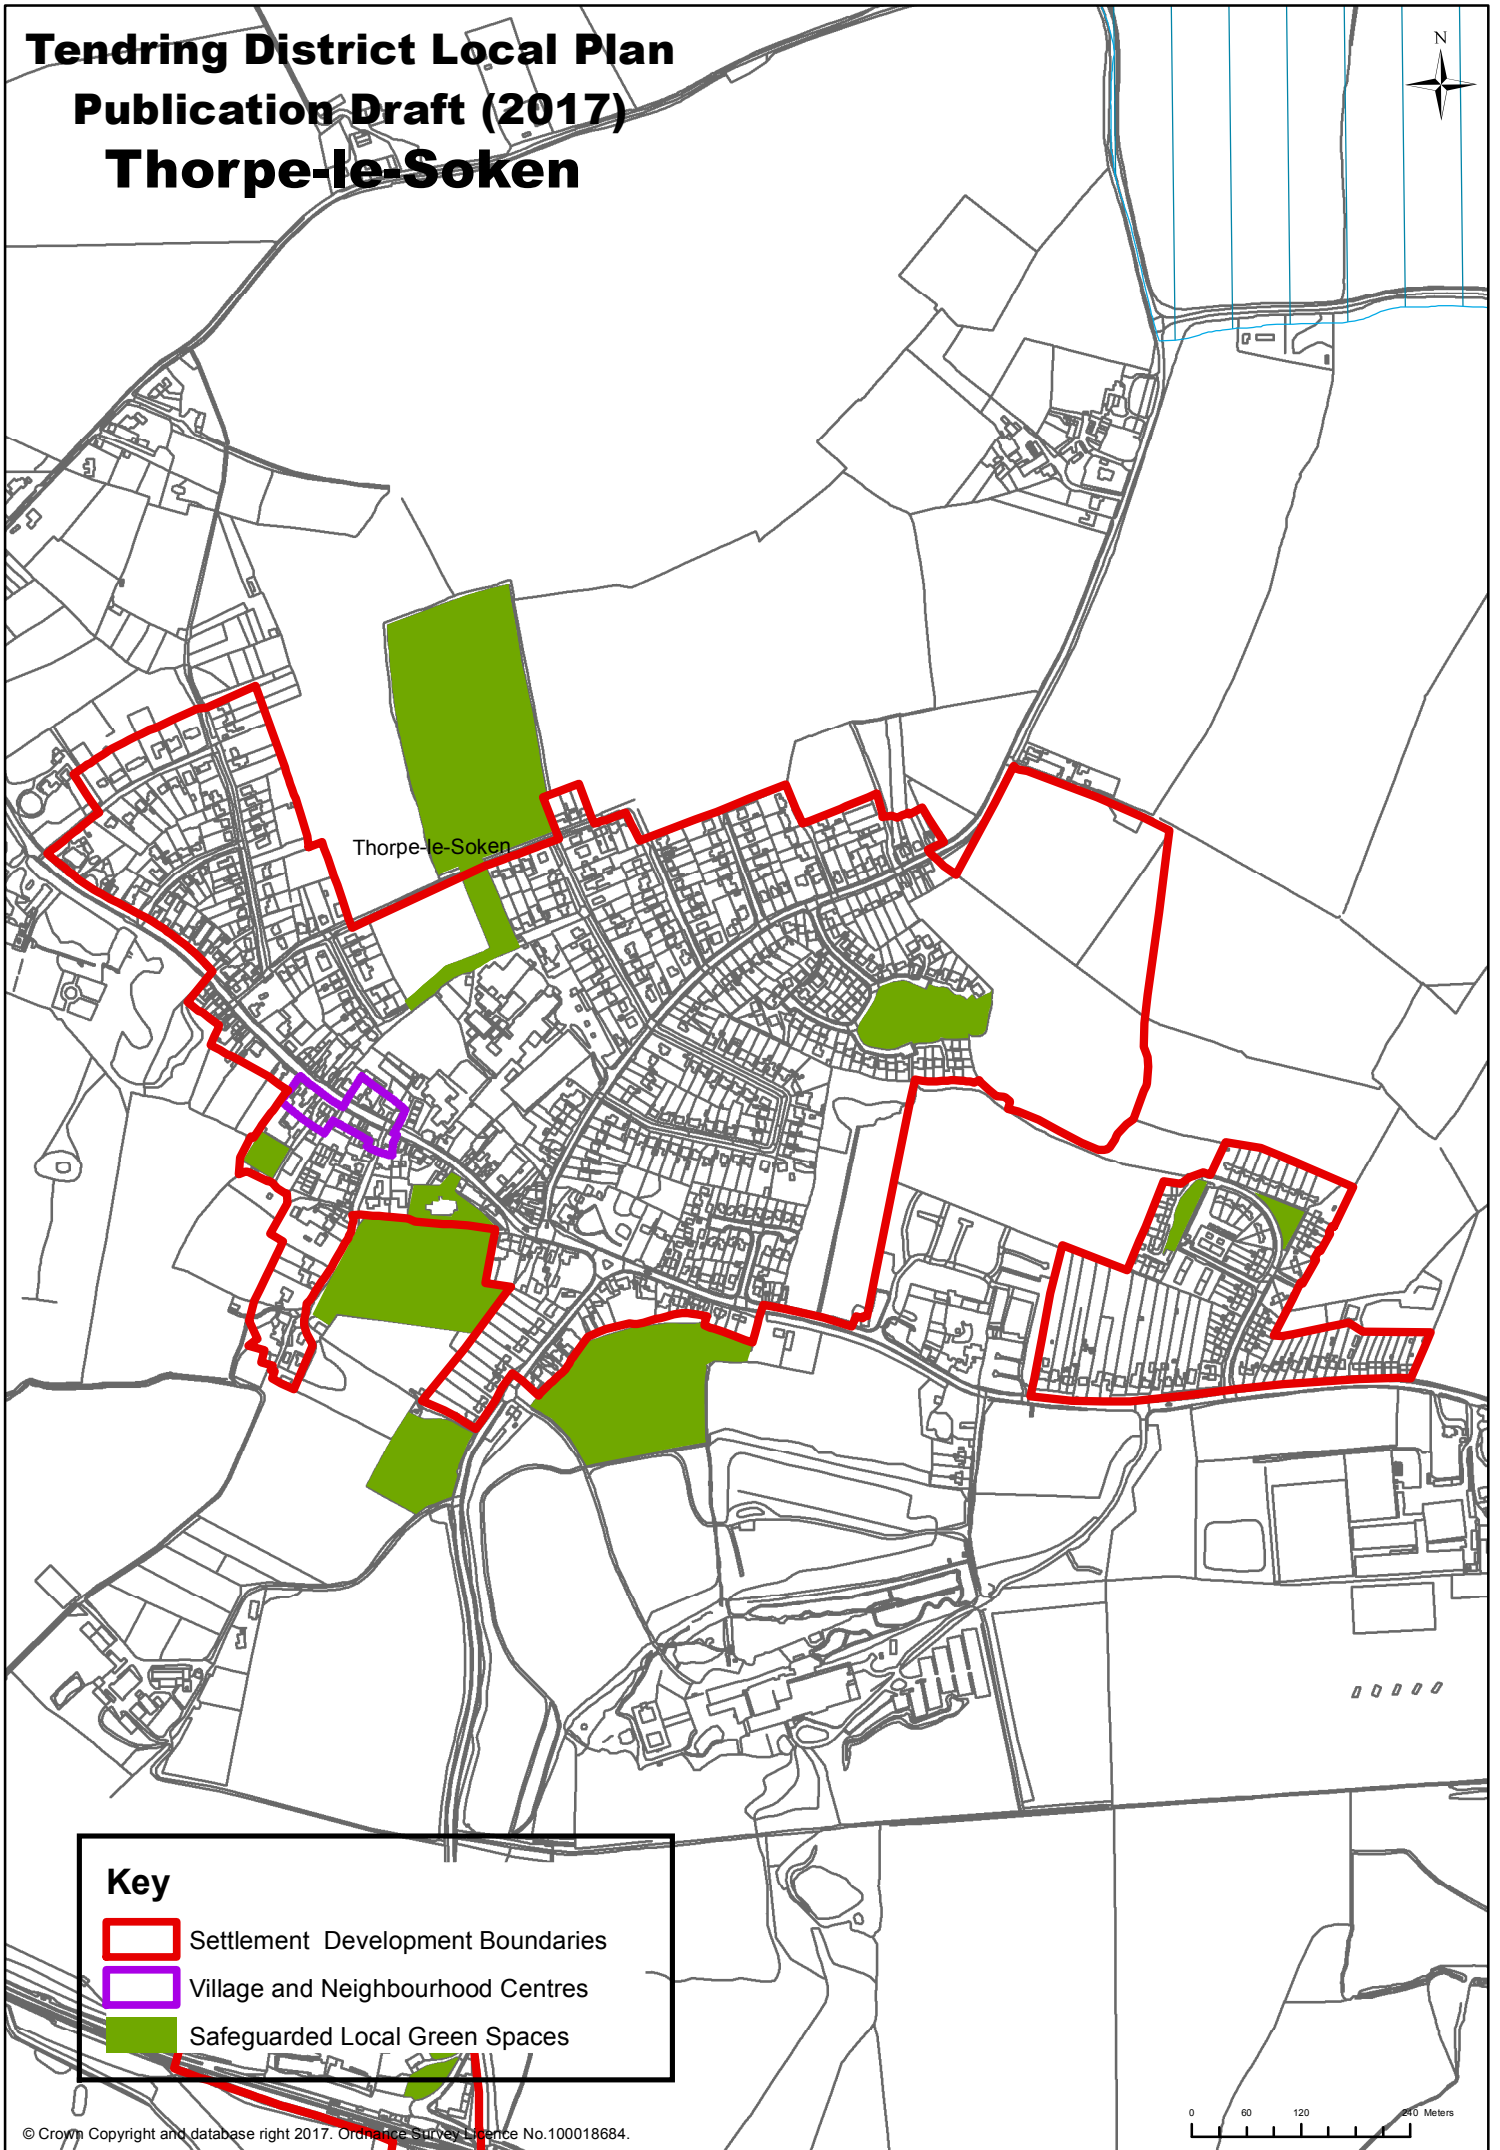

# Tendring District Local Plan Publication Draft (2017) Thorpe-le-Soken

Thorpe-le-Soken

**Key**

-  Settlement Development Boundaries
-  Village and Neighbourhood Centres
-  Safeguarded Local Green Spaces