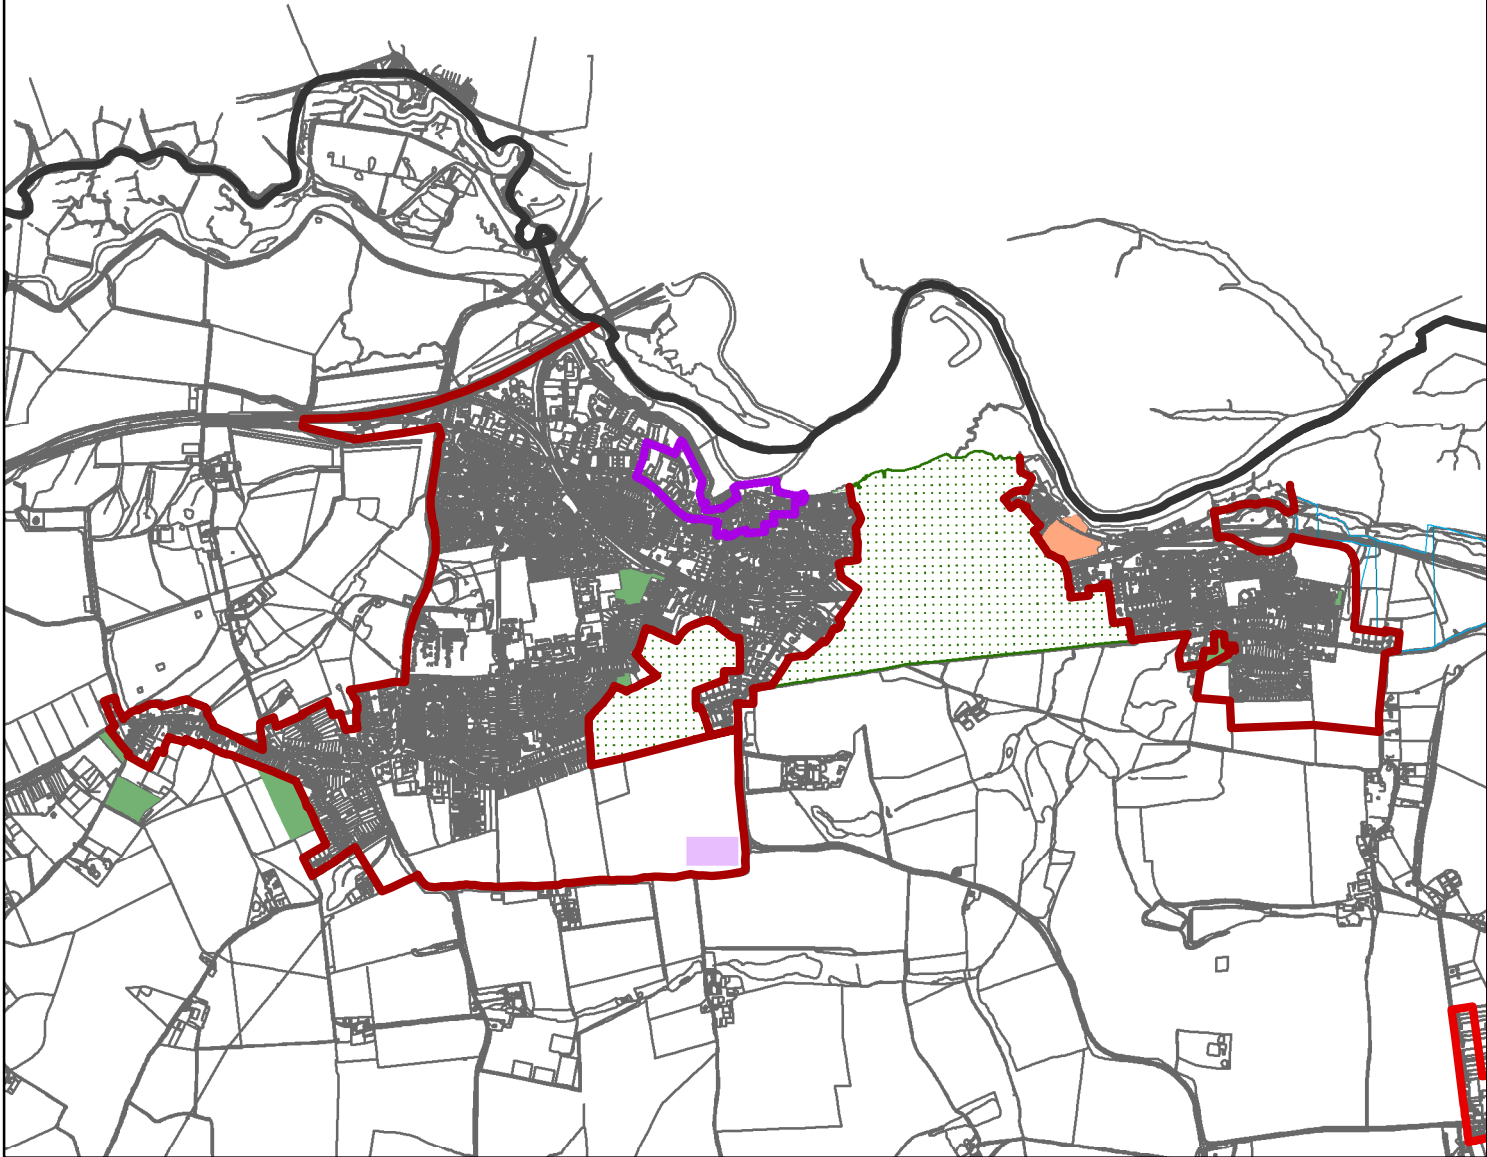

Tendring District Local Plan

Publication Draft (2017)

Manningtree, Lawford and Mistley

Key

-  Settlement Development Boundaries (1)
-  Employment Sites (1)
-  Mixed Use Allocations (1)
-  Coastal Protection Belt
-  Strategic Green Gaps
-  Village and Neighbourhood Centres