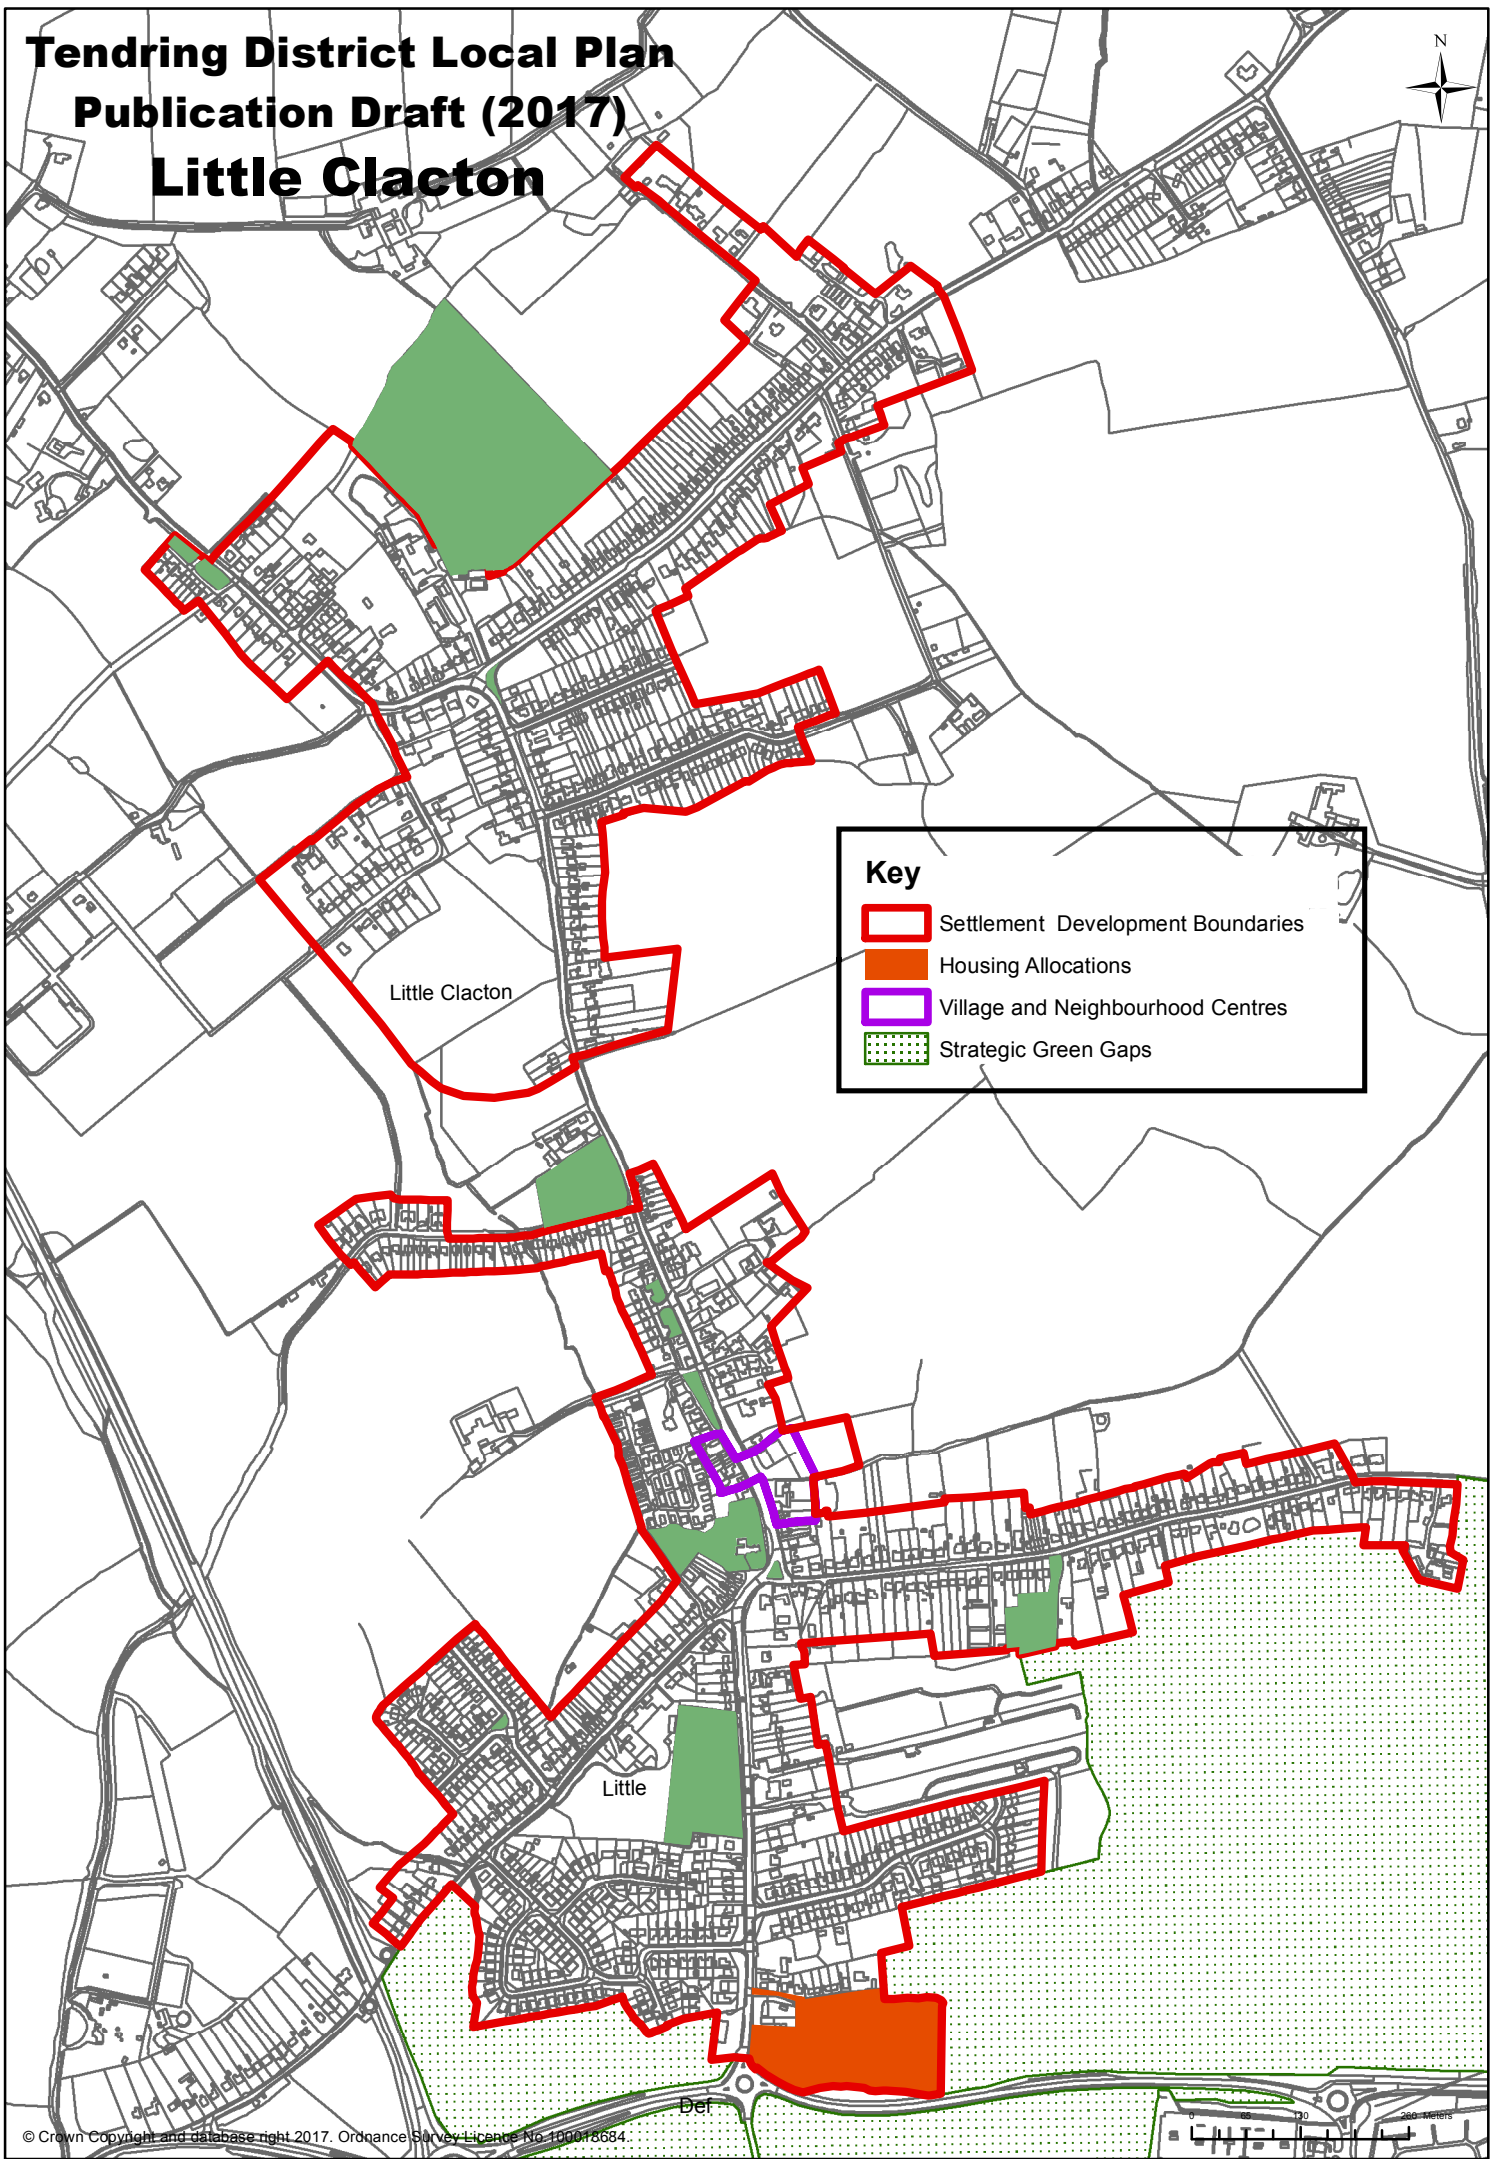

Tendring District Local Plan Publication Draft (2017) Little Clacton

Key

-  Settlement Development Boundaries
-  Housing Allocations
-  Village and Neighbourhood Centres
-  Strategic Green Gaps