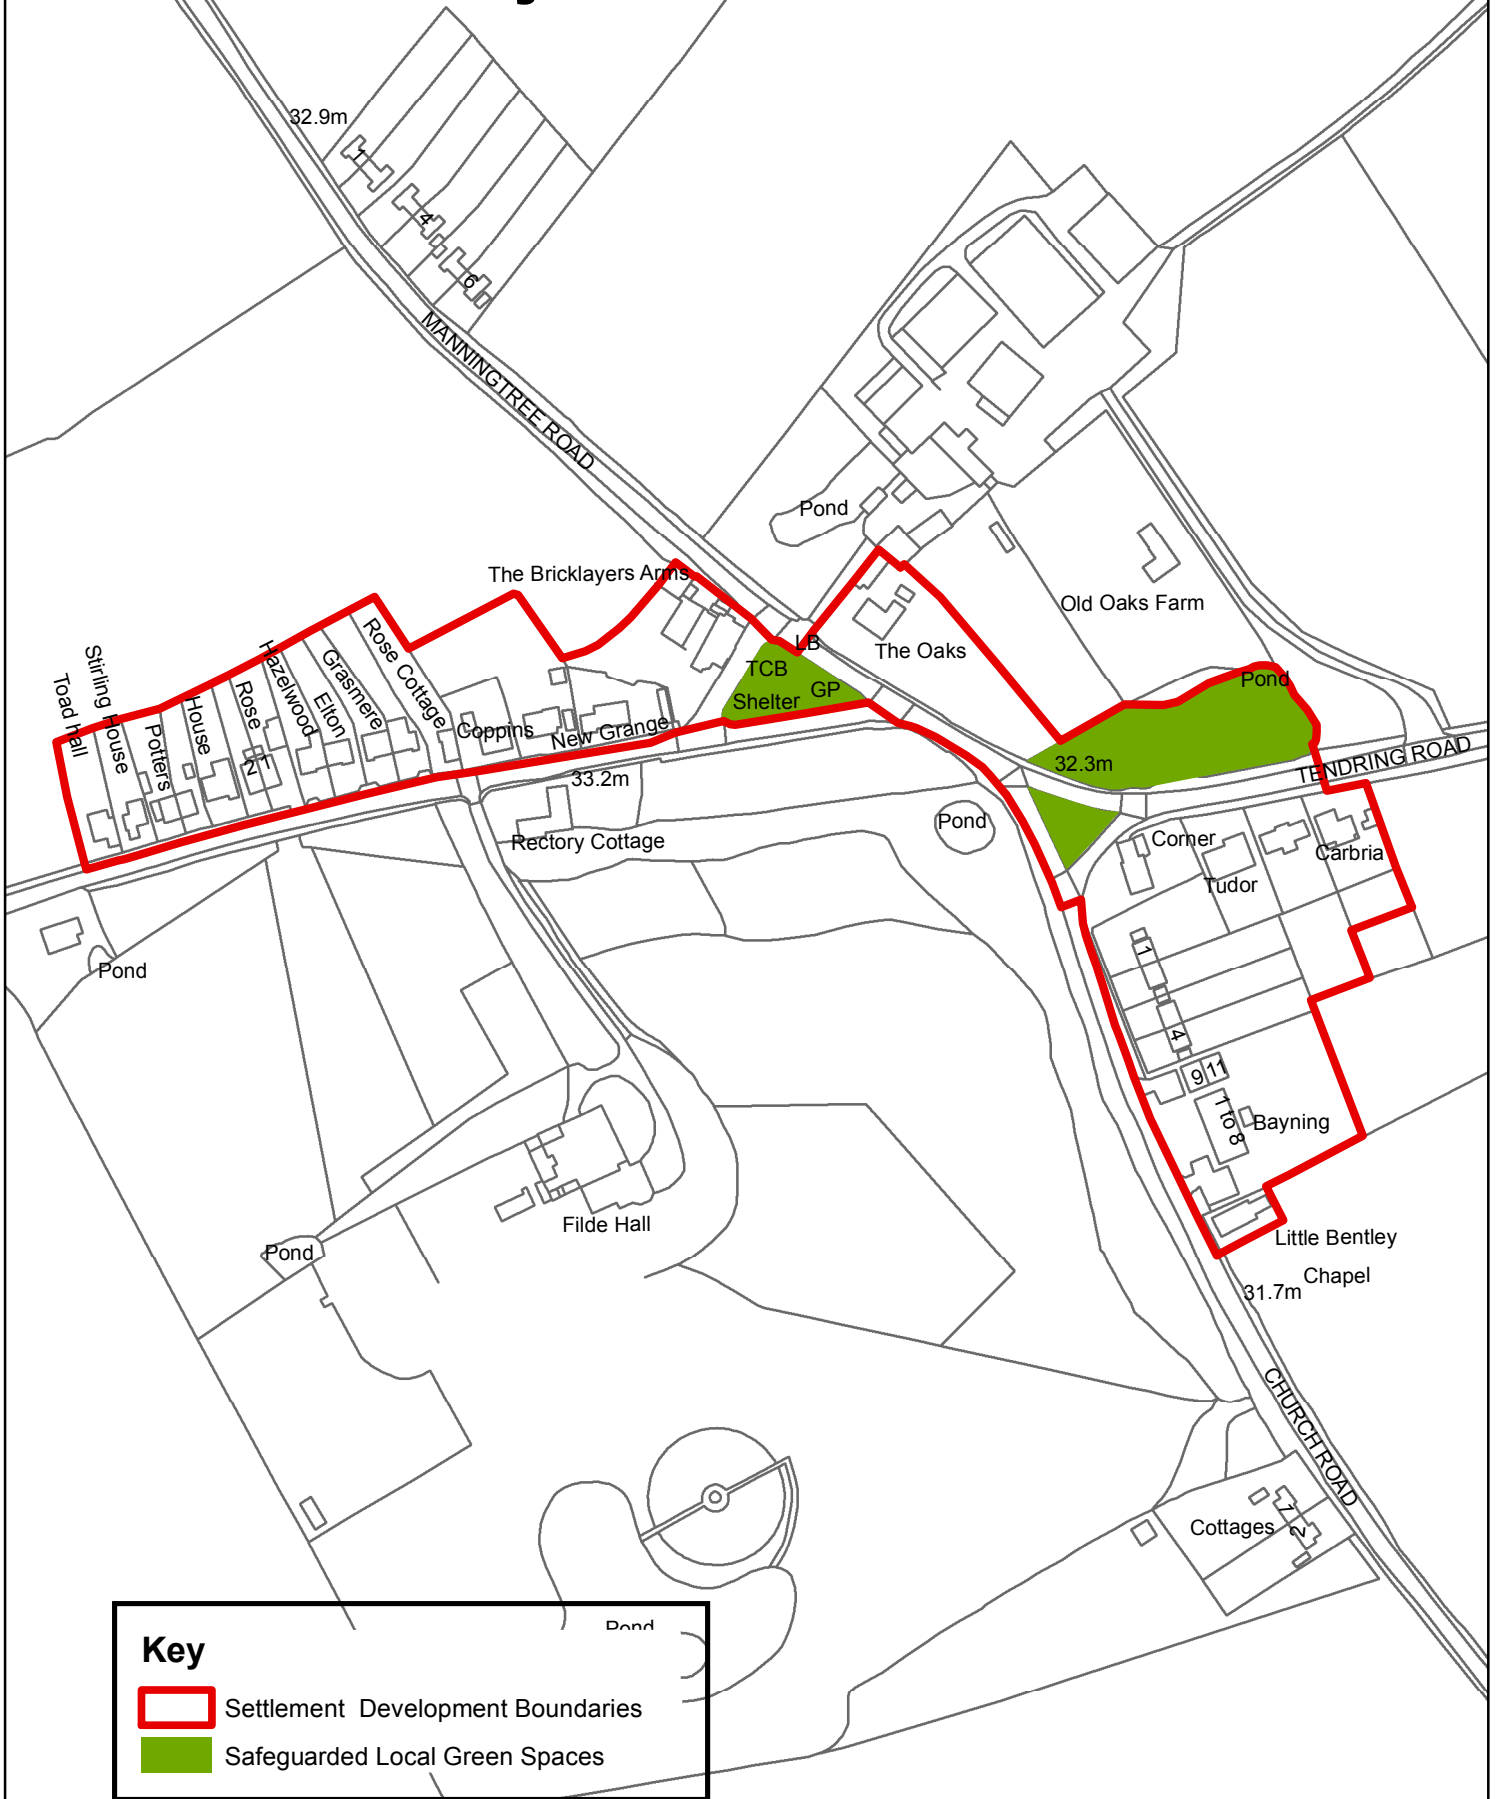

# Tendring District Local Plan Publication Draft (2017) Little Bentley

**Key**

- Settlement Development Boundaries
- Safeguarded Local Green Spaces