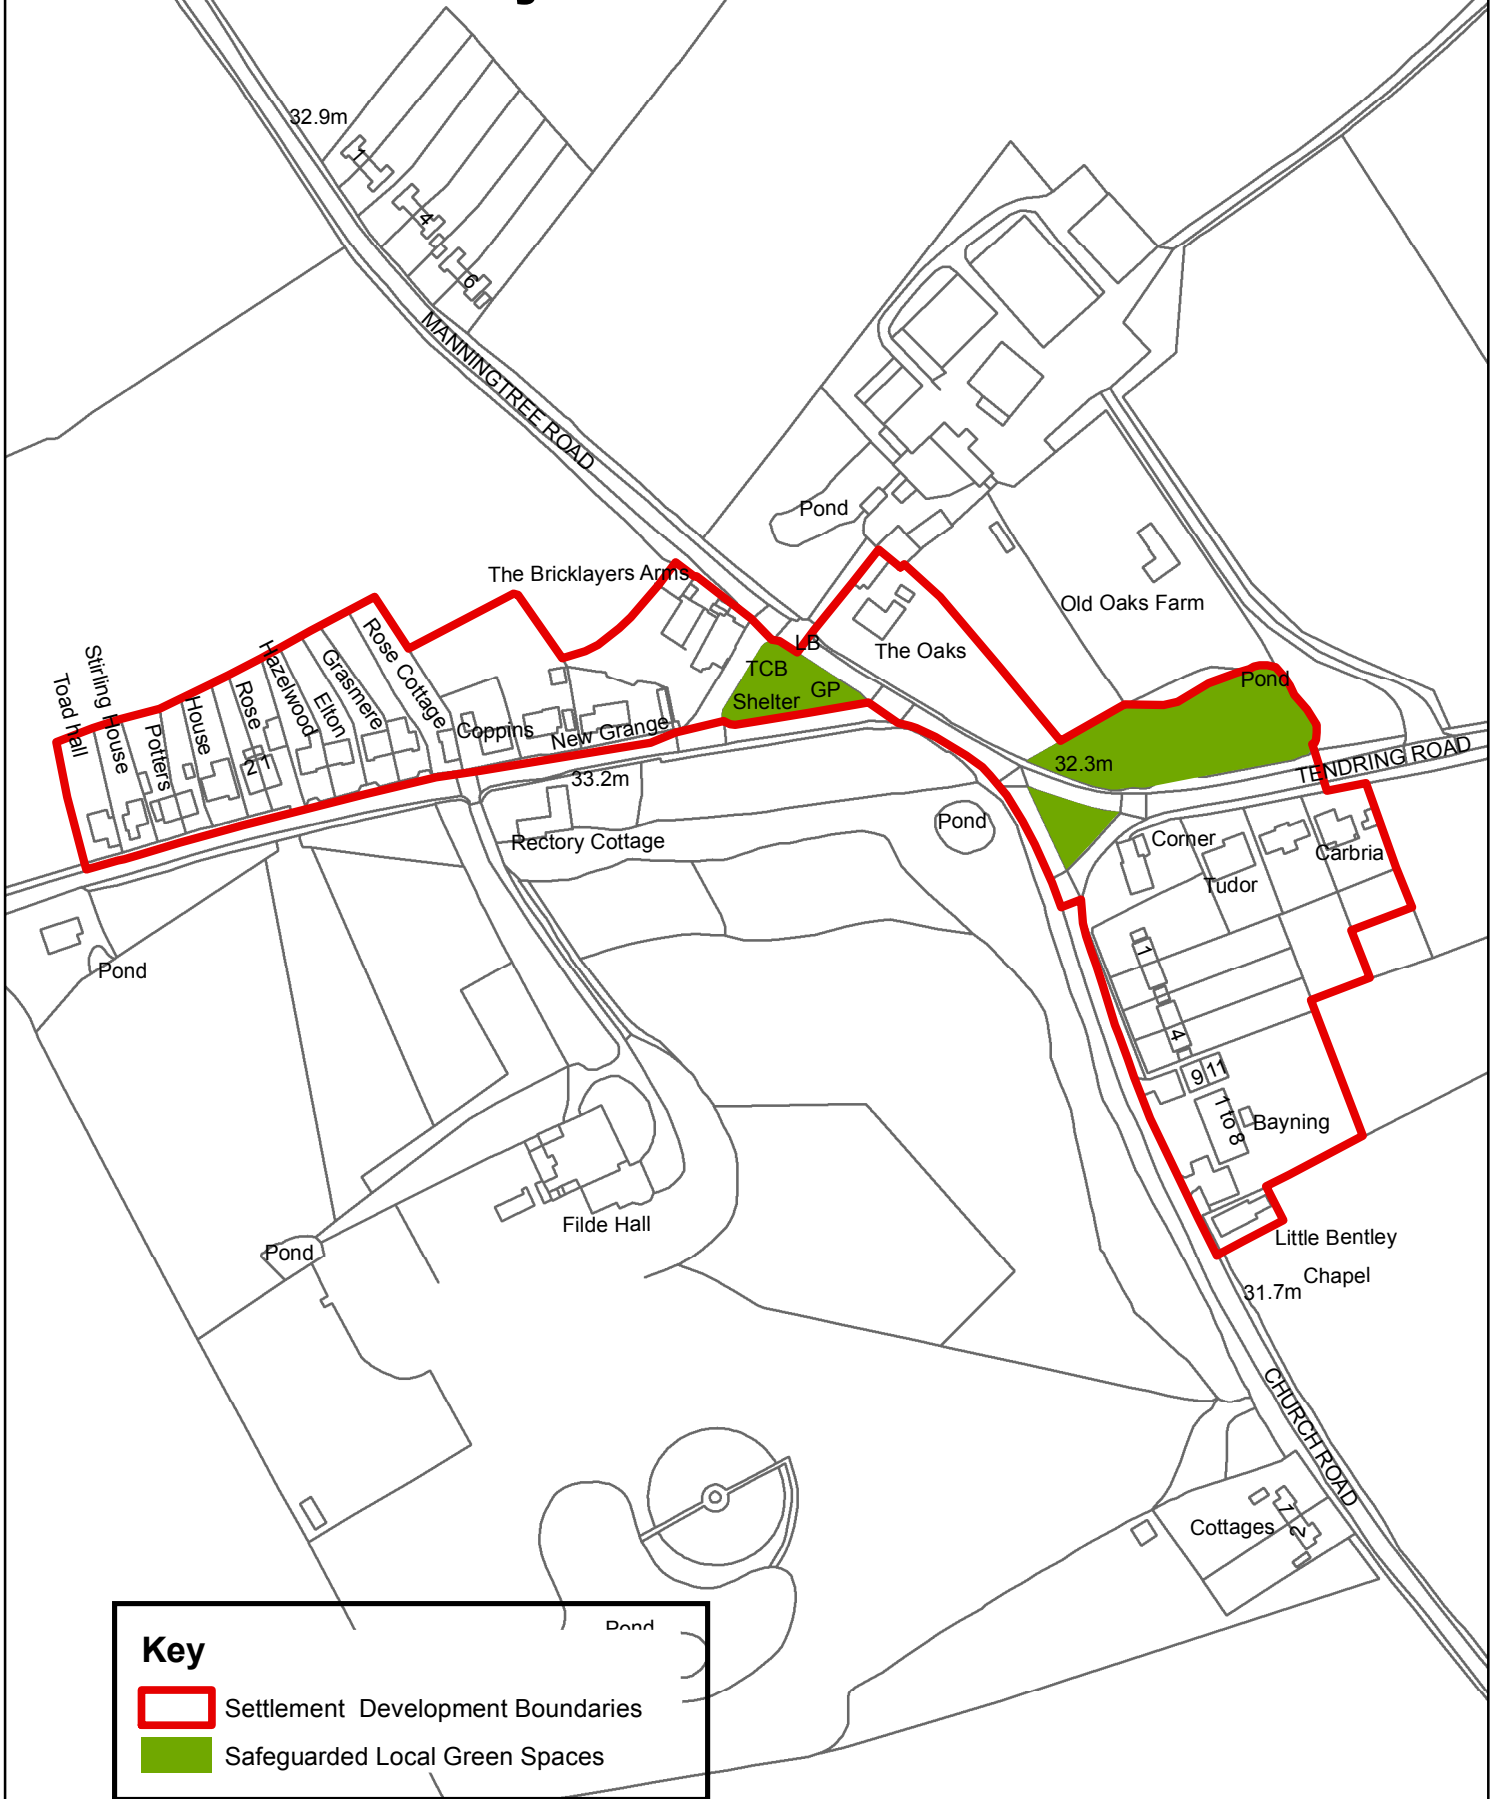

# Tendring District Local Plan Publication Draft (2017) Little Bentley

**Key**

- Settlement Development Boundaries
- Safeguarded Local Green Spaces