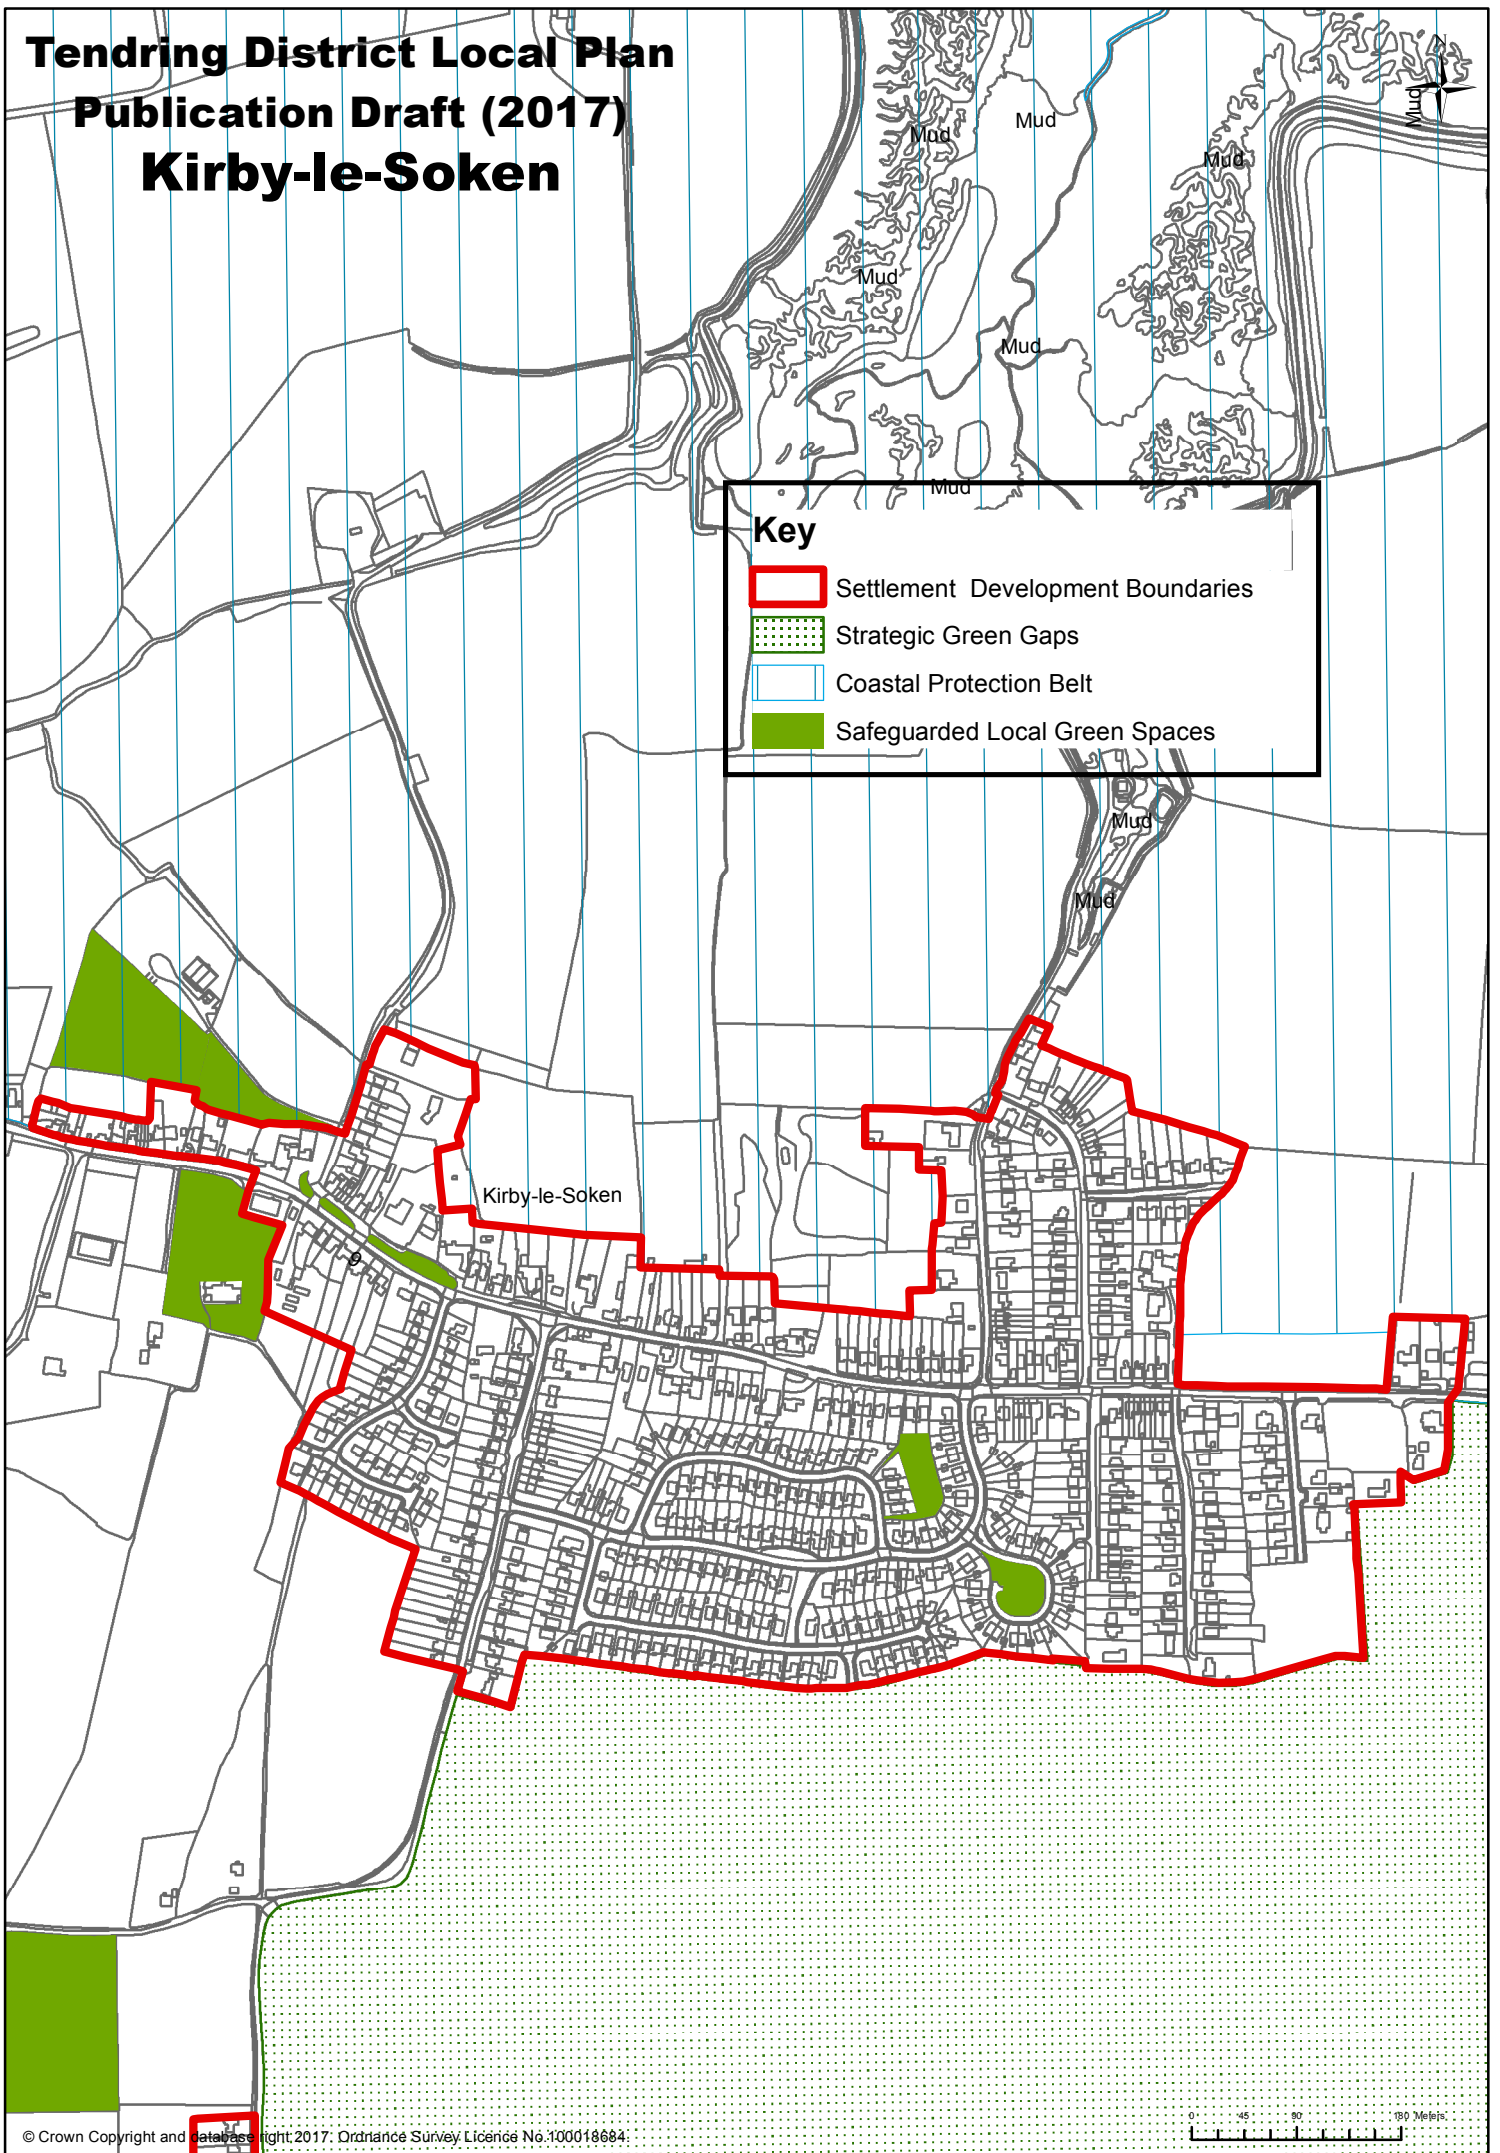

Tending District Local Plan Publication Draft (2017) Kirby-le-Soken

Key

-  Settlement Development Boundaries
-  Strategic Green Gaps
-  Coastal Protection Belt
-  Safeguarded Local Green Spaces