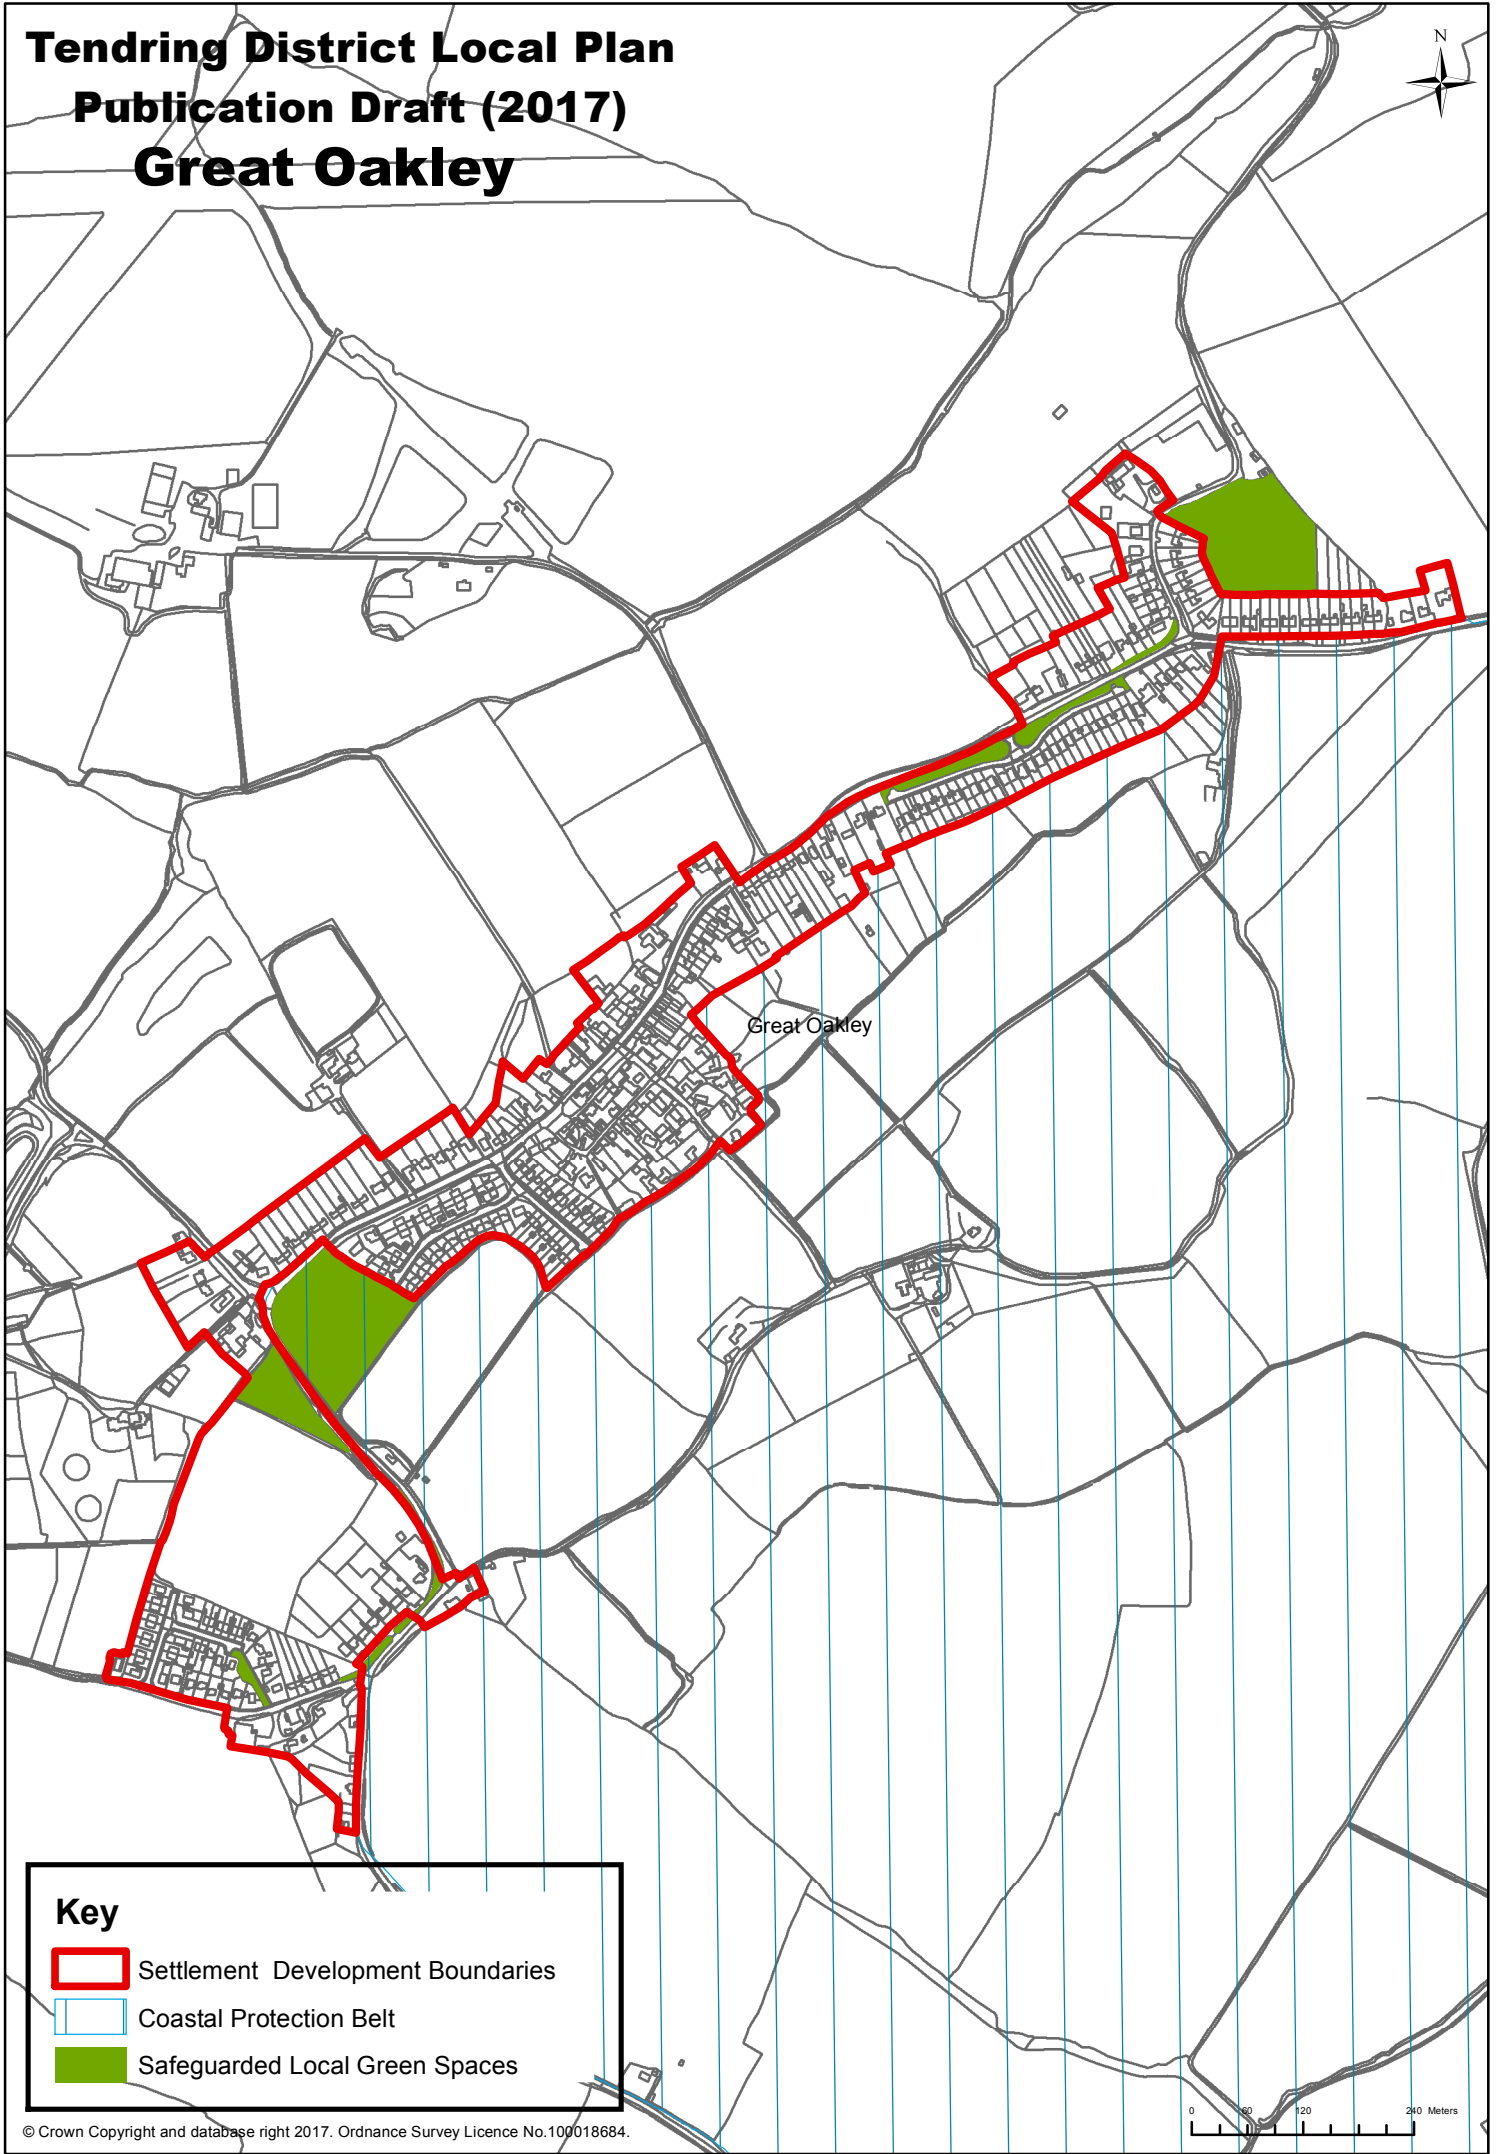

Tendring District Local Plan Publication Draft (2017) Great Oakley

Key

-  Settlement Development Boundaries
-  Coastal Protection Belt
-  Safeguarded Local Green Spaces