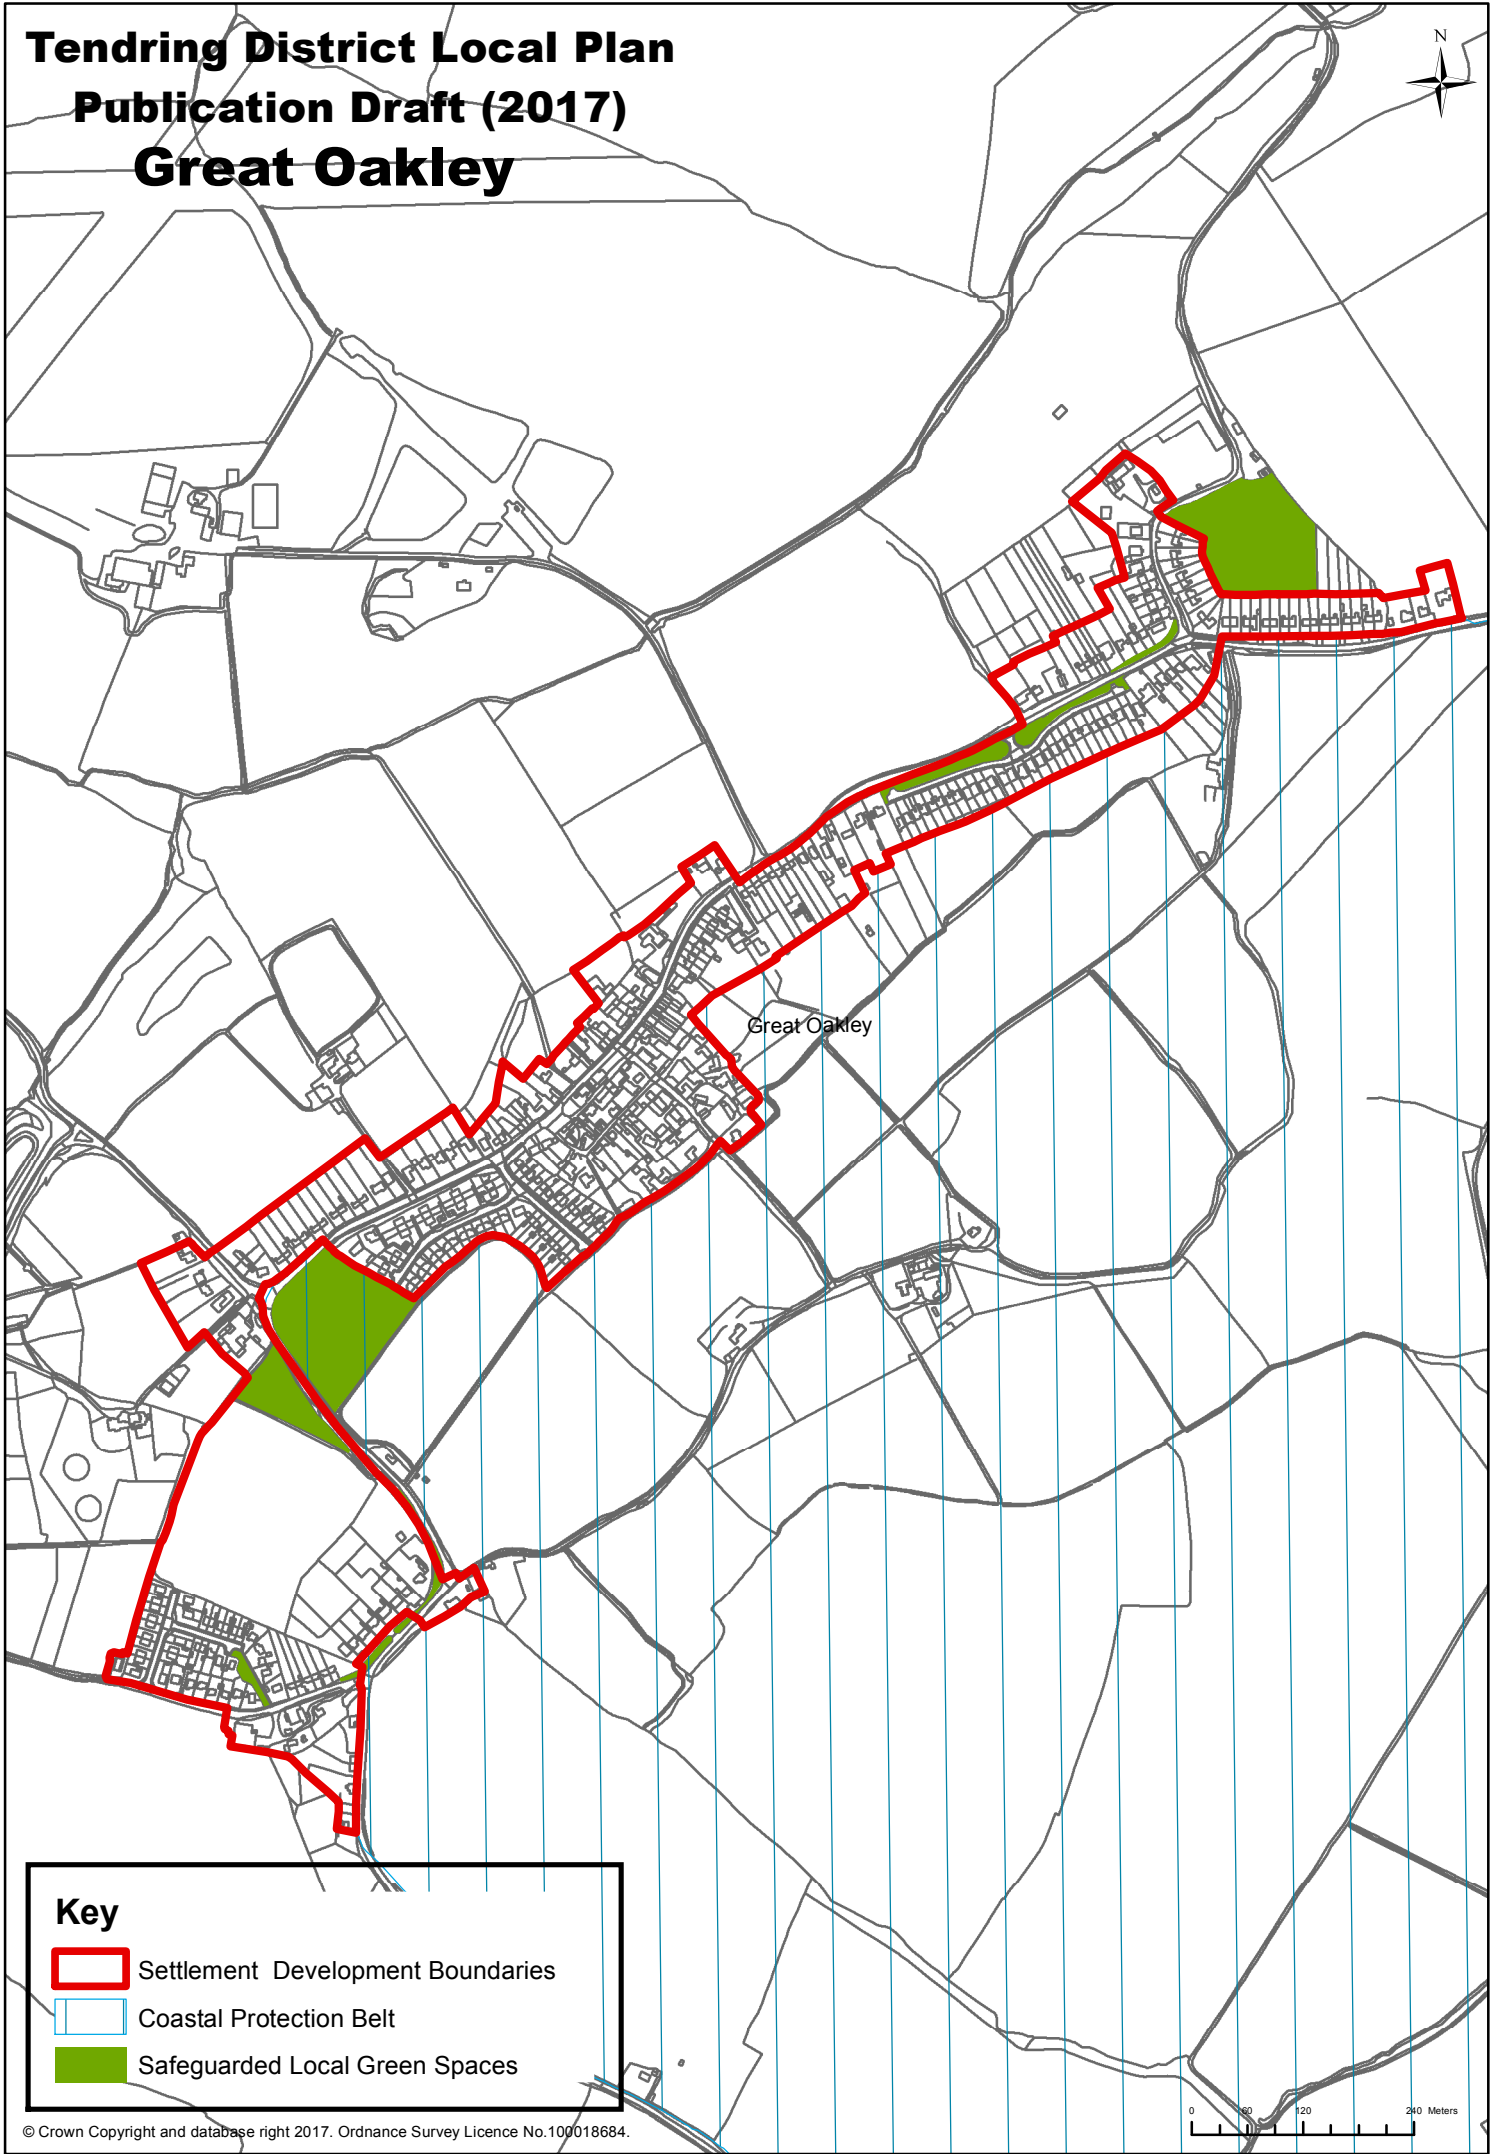

# Tendring District Local Plan Publication Draft (2017) Great Oakley

Great Oakley

**Key**

-  Settlement Development Boundaries
-  Coastal Protection Belt
-  Safeguarded Local Green Spaces