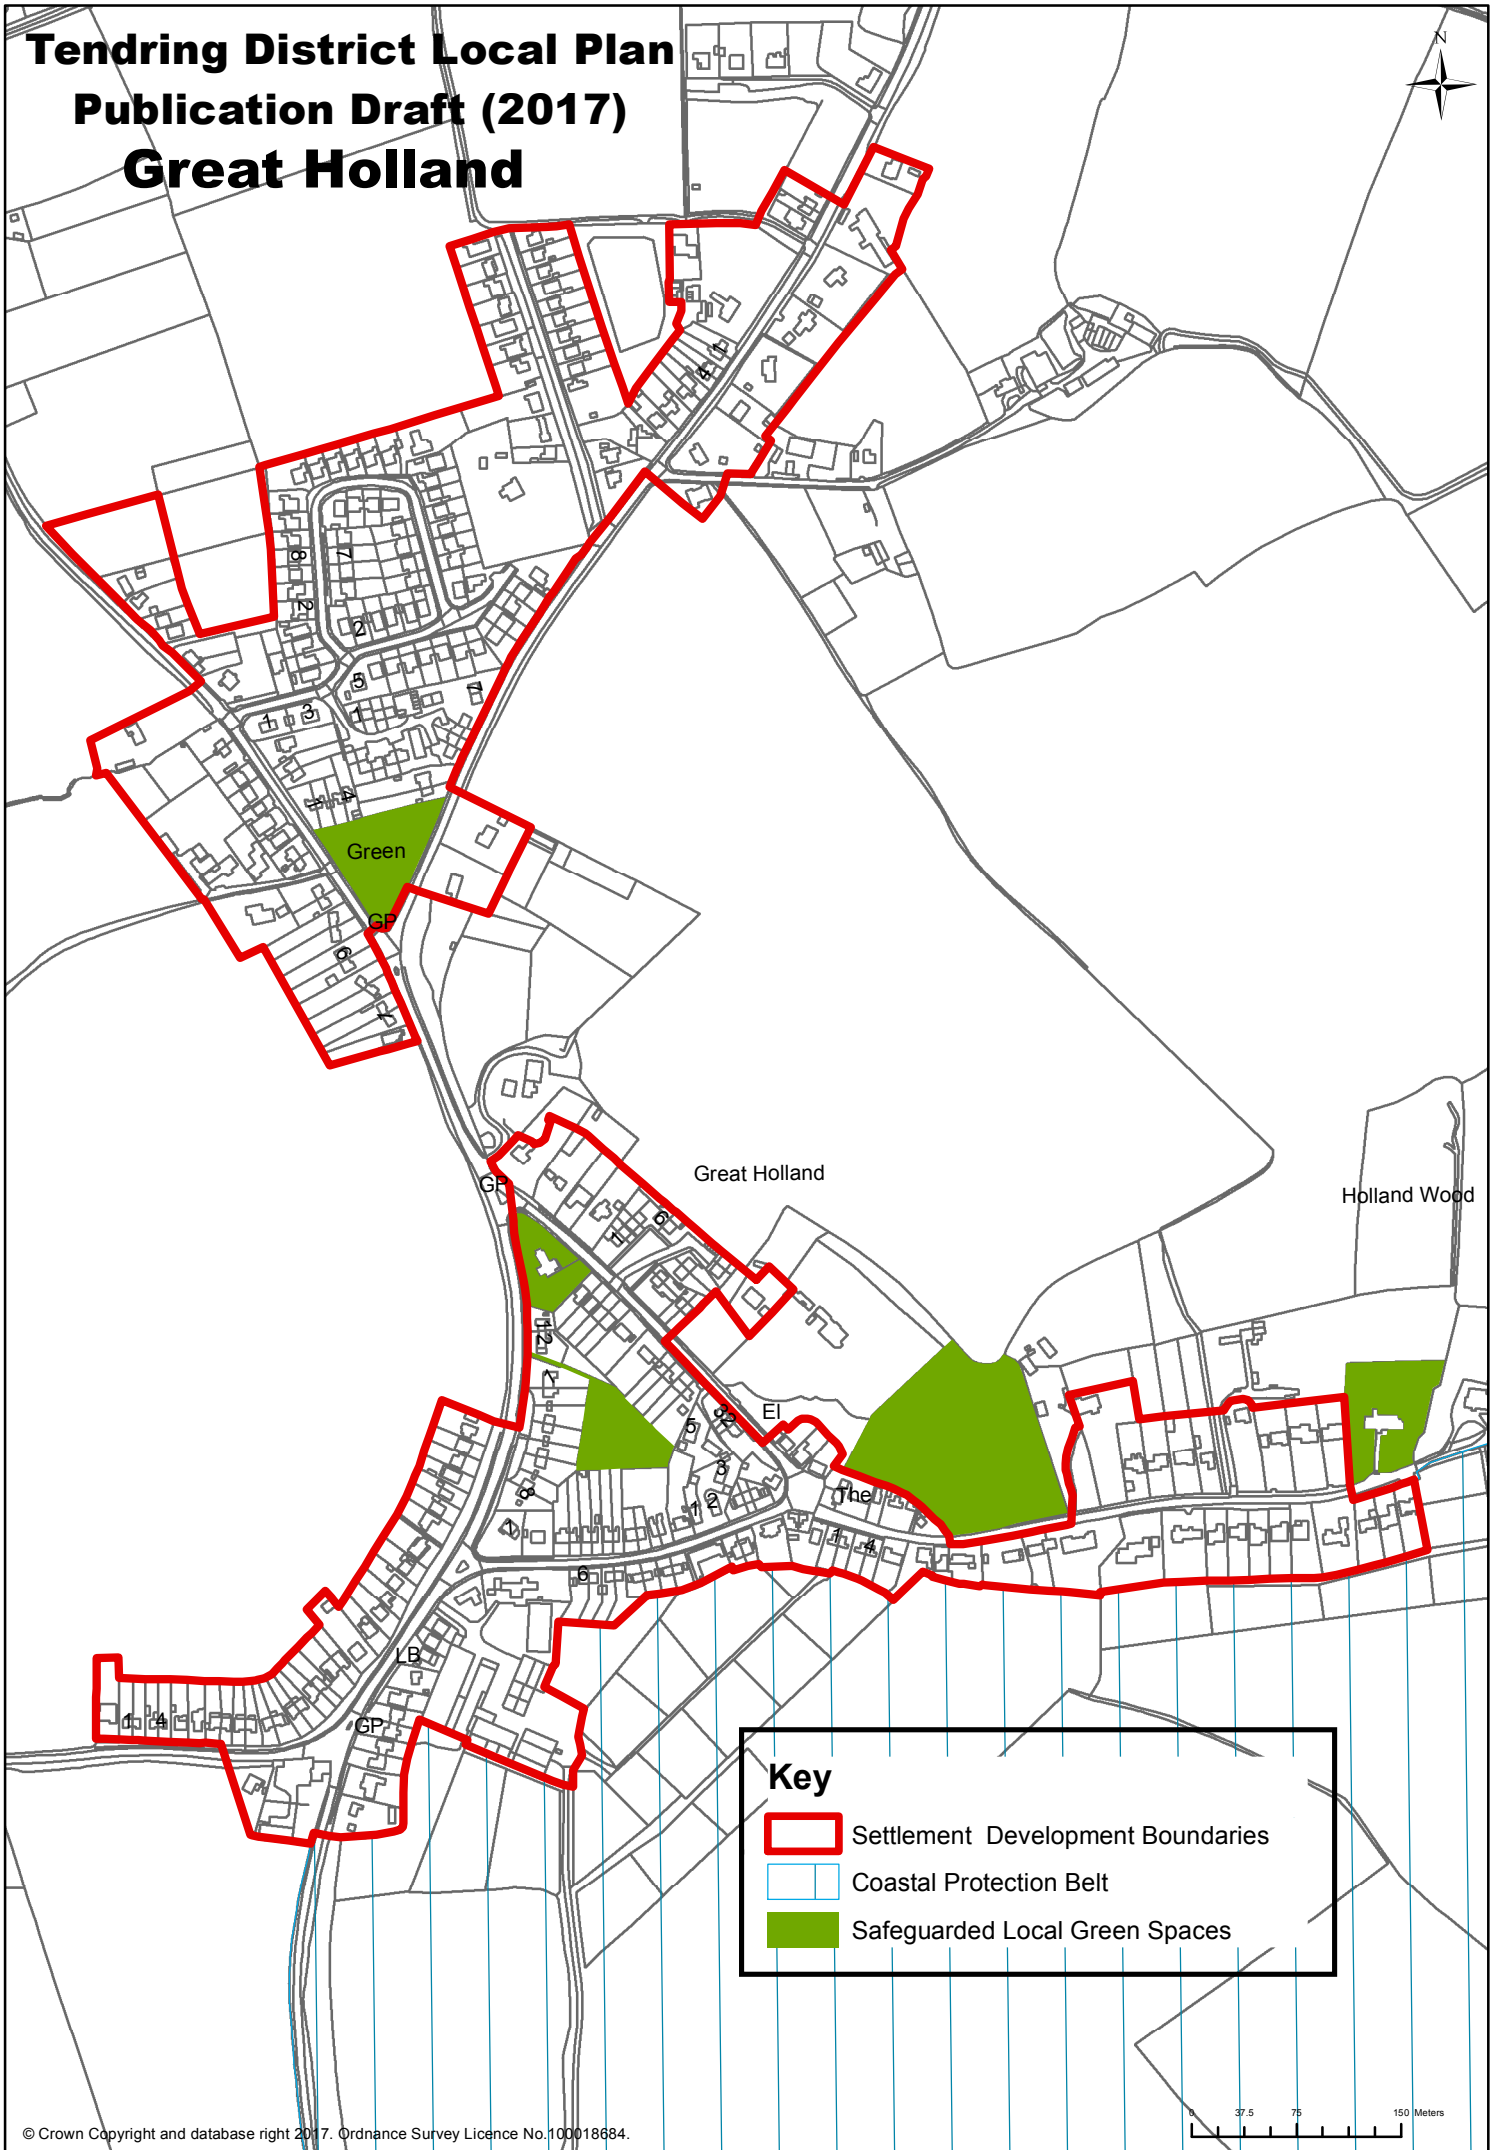

Tending District Local Plan Publication Draft (2017) Great Holland

Key

-  Settlement Development Boundaries
-  Coastal Protection Belt
-  Safeguarded Local Green Spaces