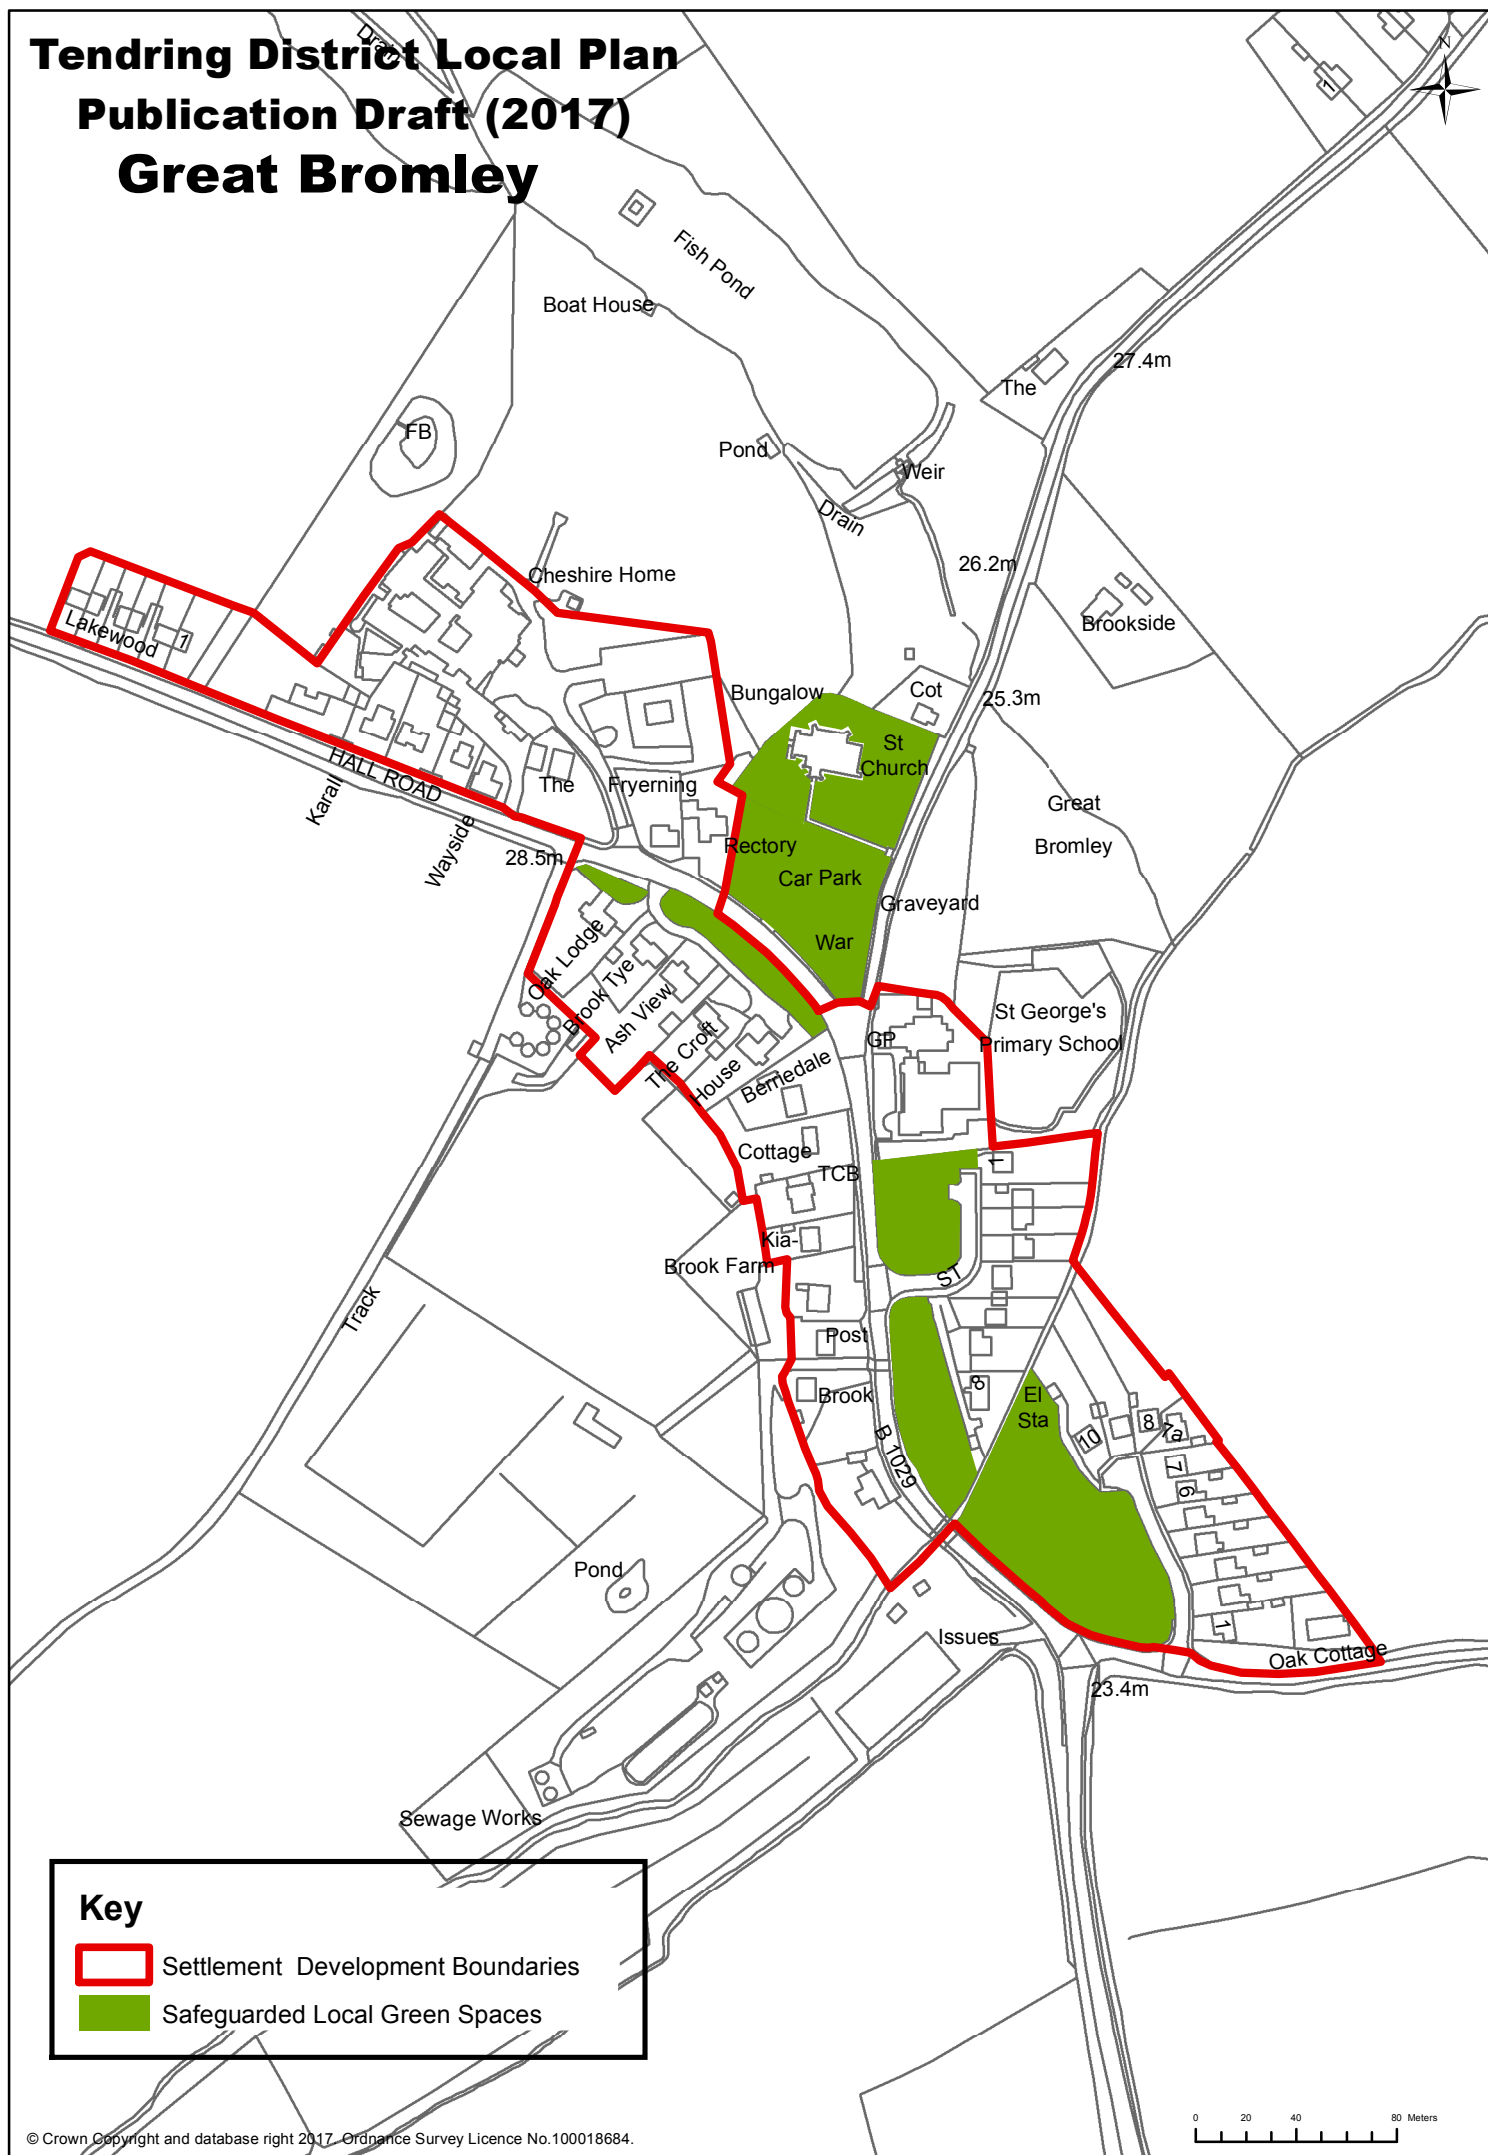

Tending District Local Plan Publication Draft (2017) Great Bromley

Key

- Settlement Development Boundaries
- Safeguarded Local Green Spaces