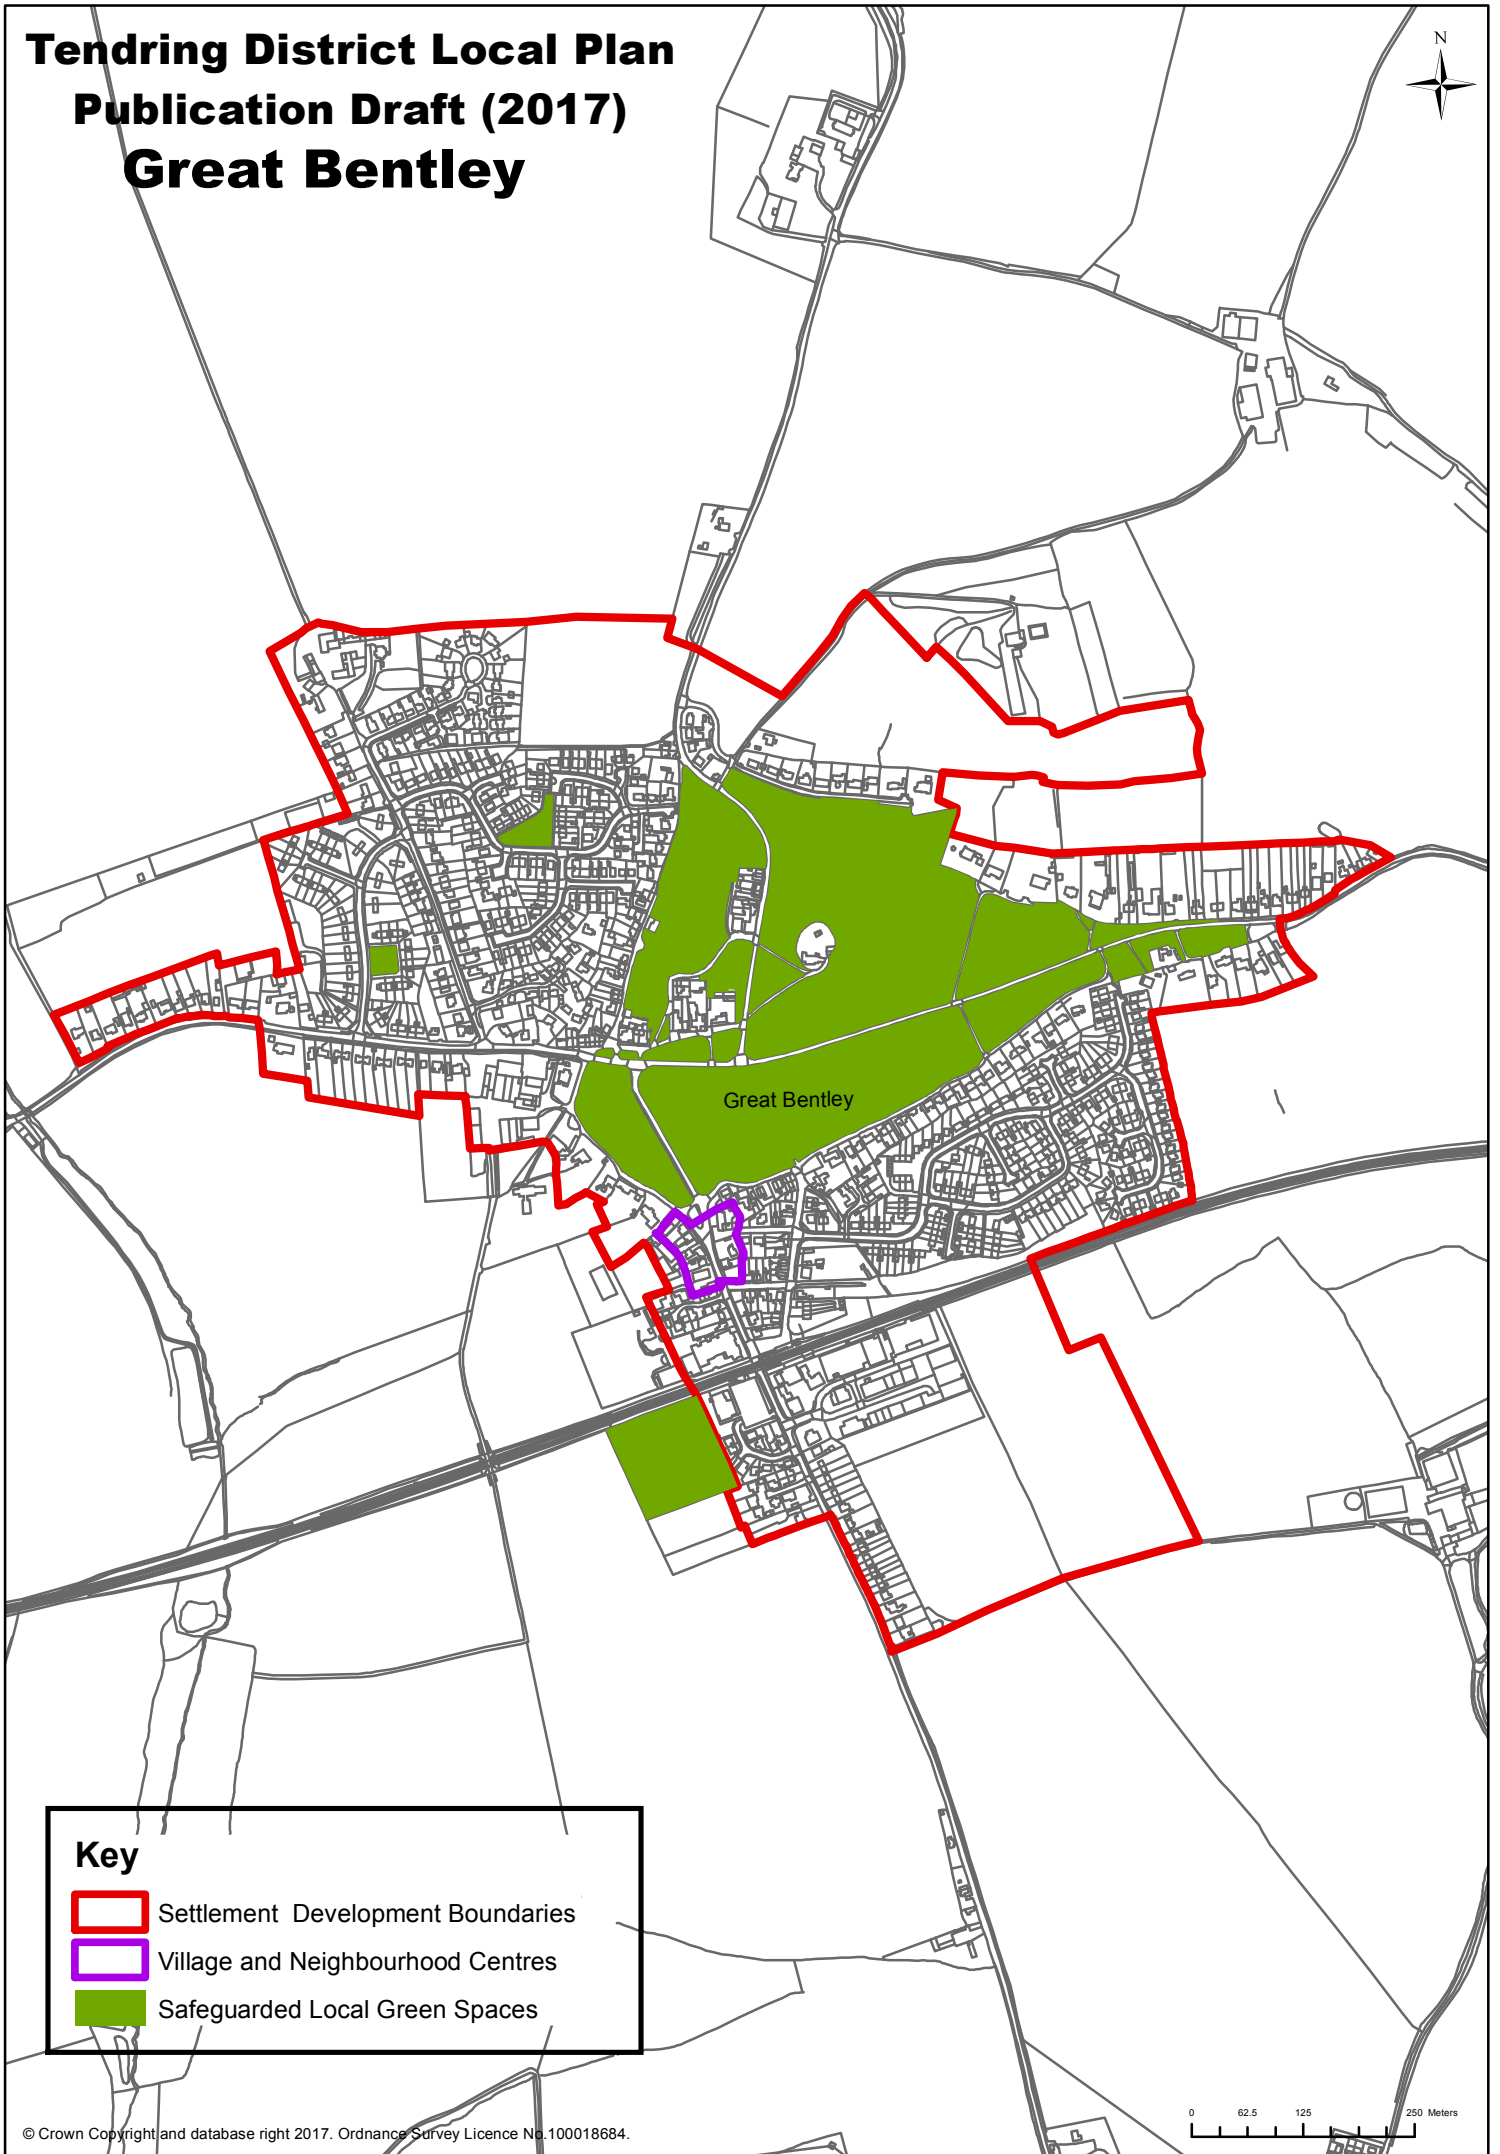

Tendring District Local Plan Publication Draft (2017) Great Bentley

Key

-  Settlement Development Boundaries
-  Village and Neighbourhood Centres
-  Safeguarded Local Green Spaces