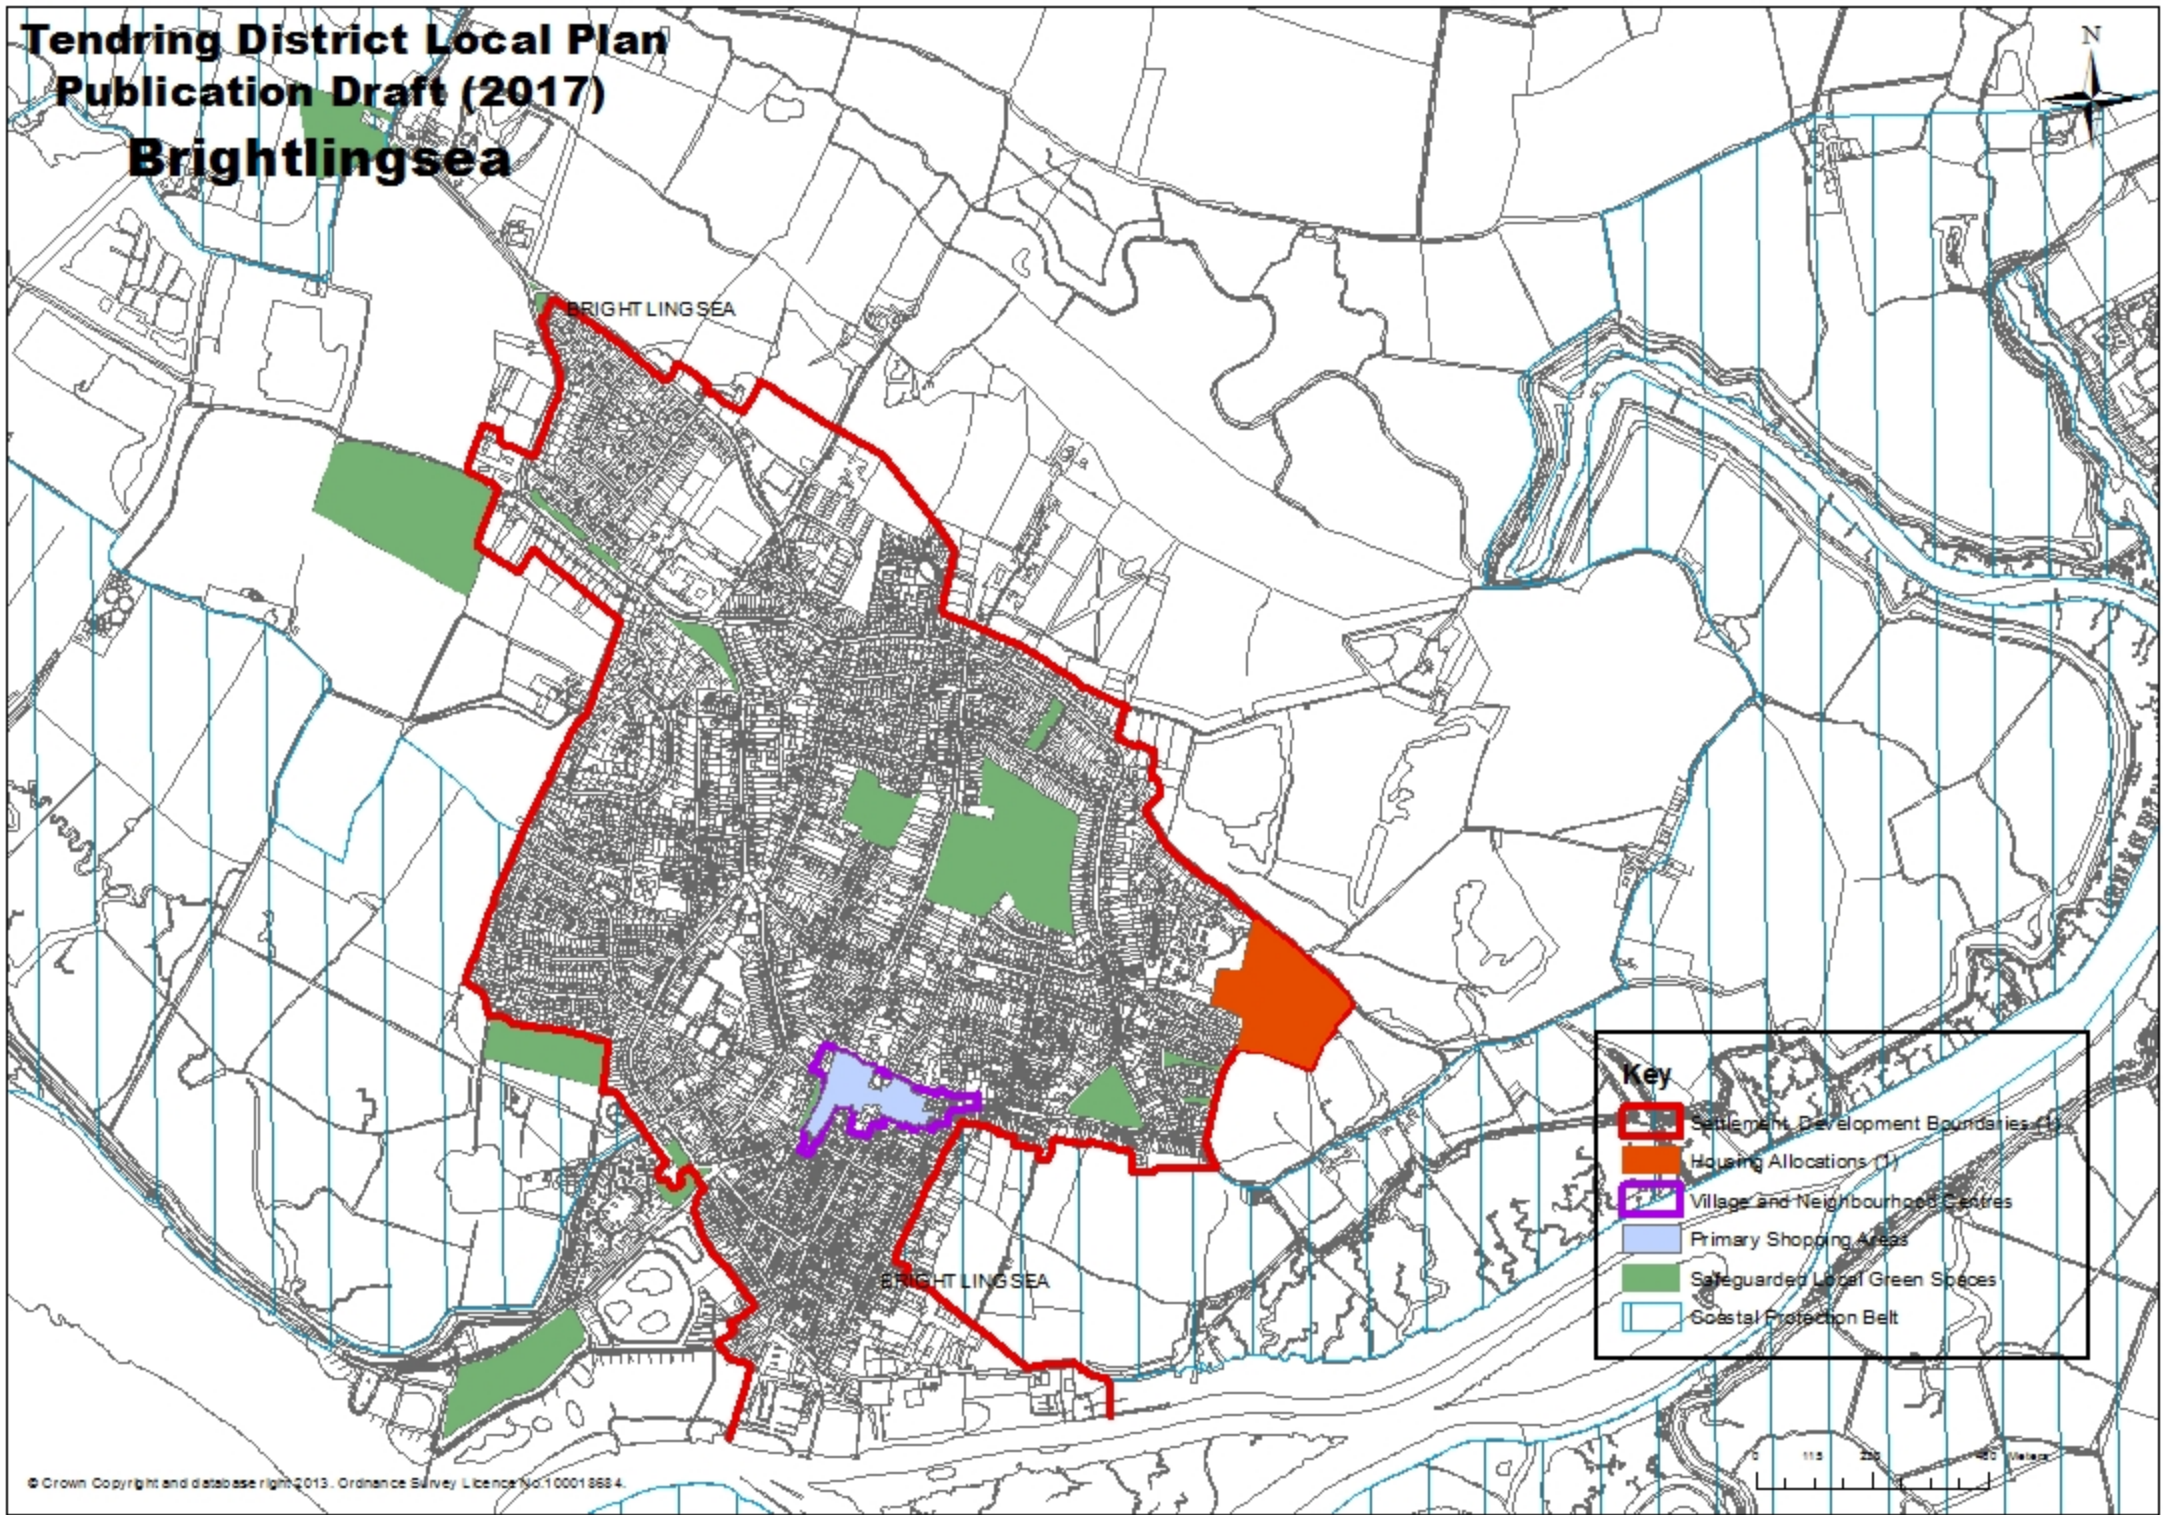

**Tendring District Local Plan  
Publication Draft (2017)  
Brightlingsea**

**Key**

- Settlement Development Boundaries (1)
- Housing Allocations (1)
- Village and Neighbourhood Centres
- Primary Shopping Areas
- Safeguarded Local Green Spaces
- Coastal Protection Belt