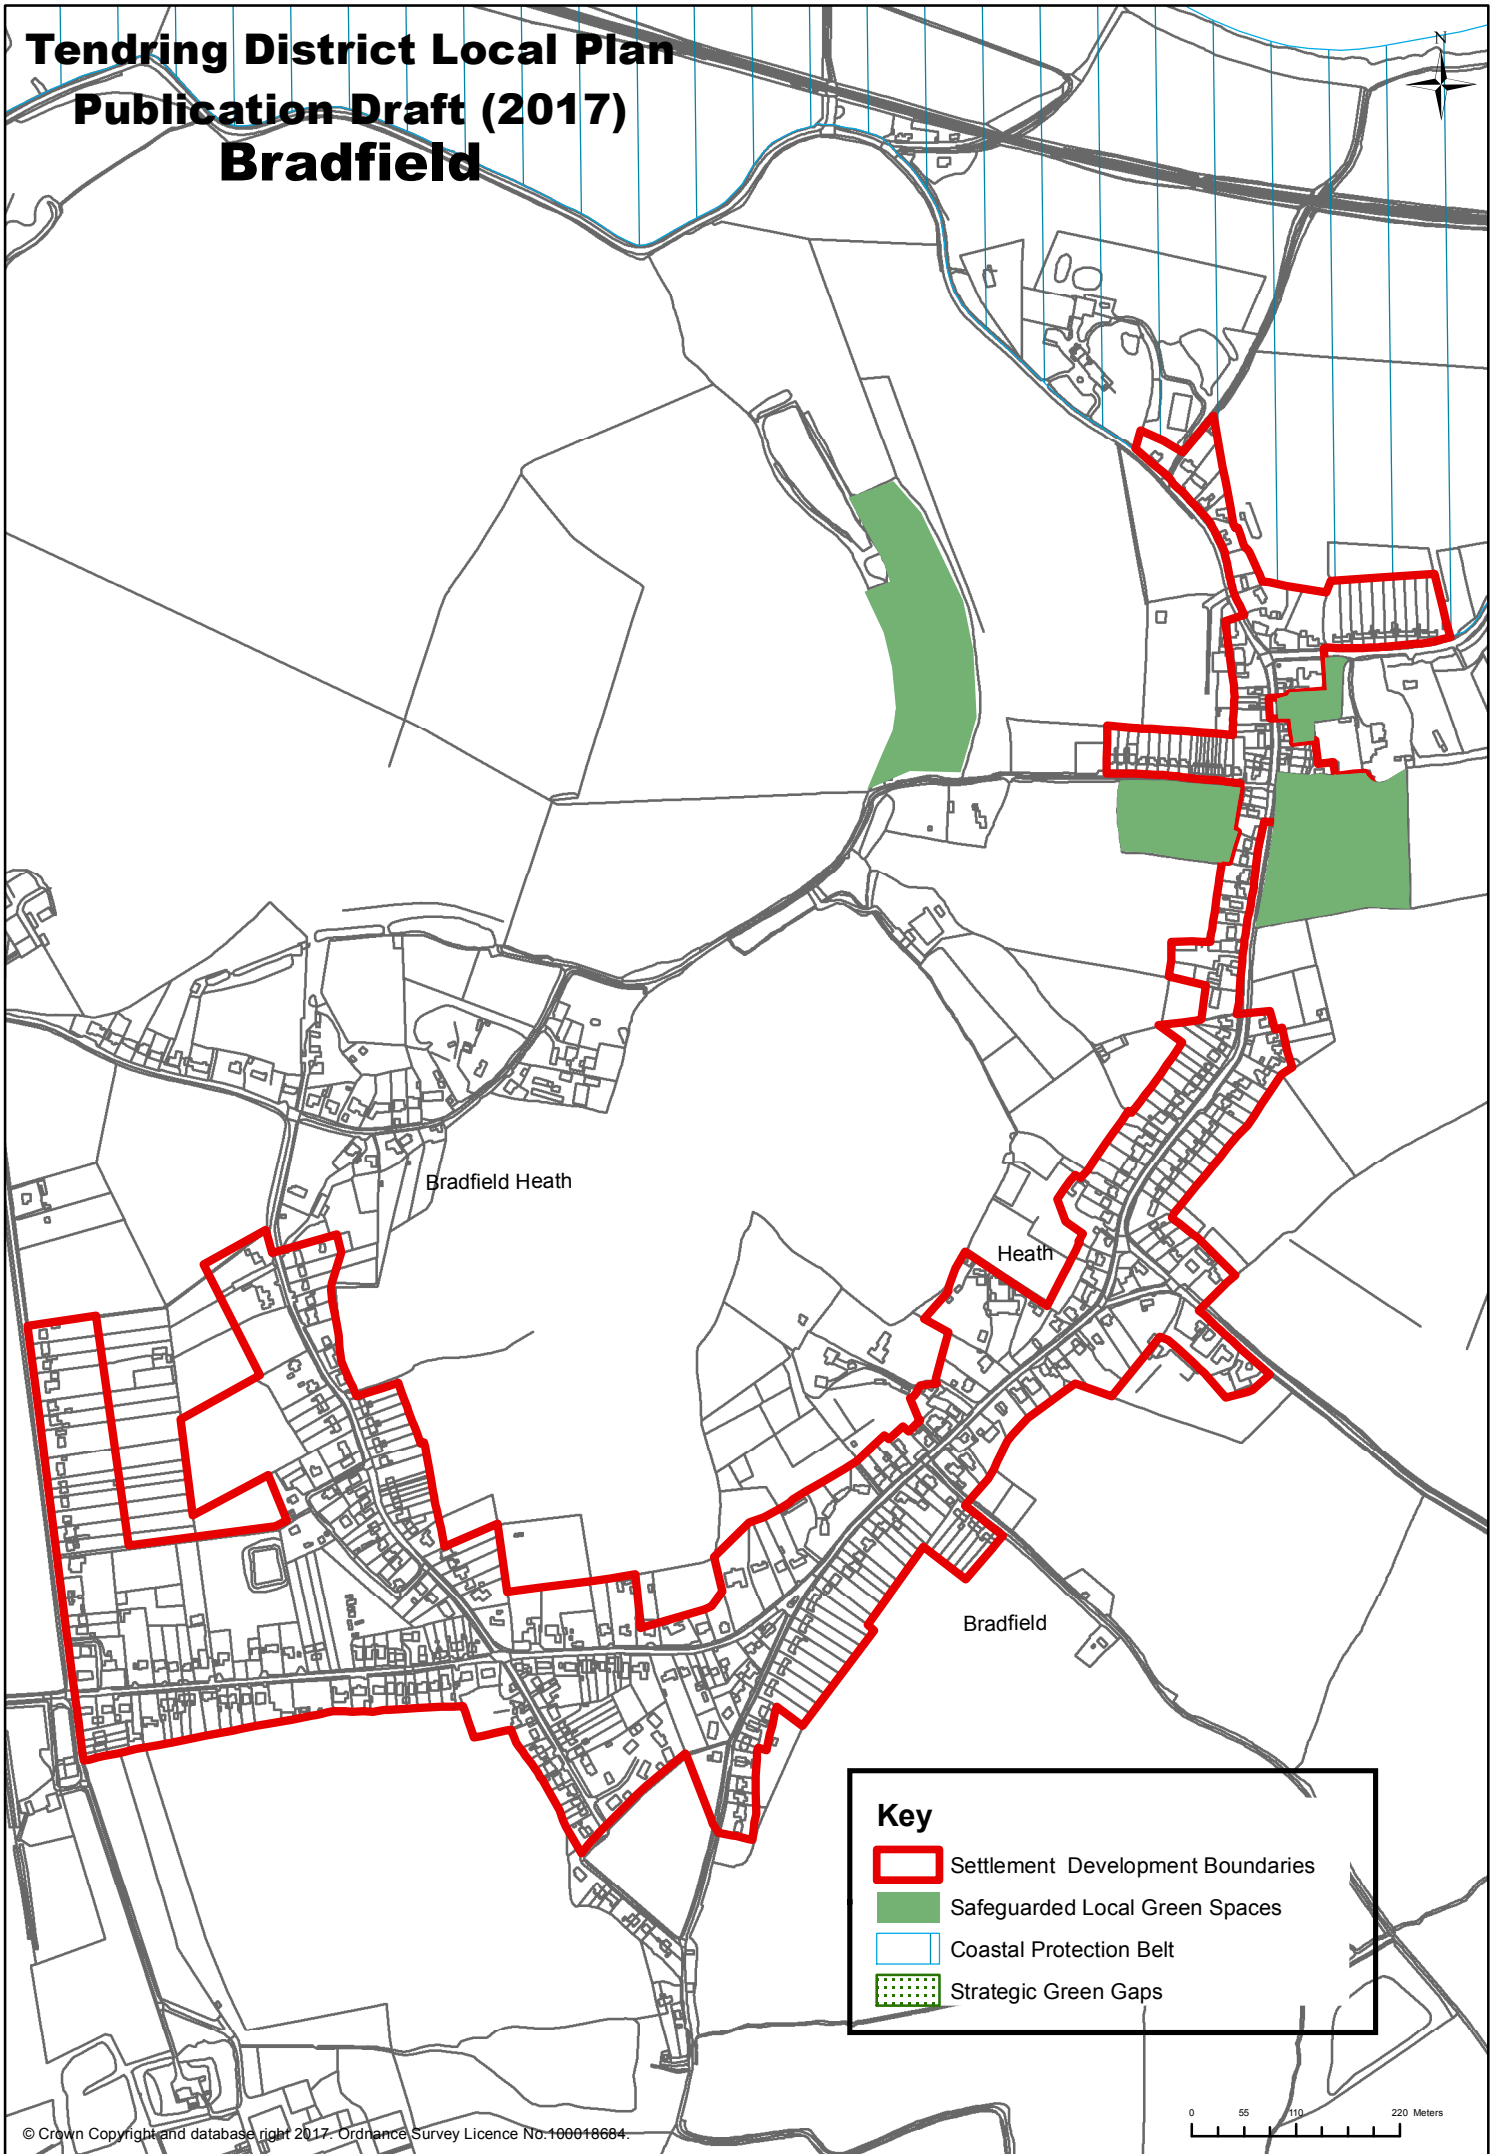

Tendring District Local Plan Publication Draft (2017) Bradfield

Key

-  Settlement Development Boundaries
-  Safeguarded Local Green Spaces
-  Coastal Protection Belt
-  Strategic Green Gaps