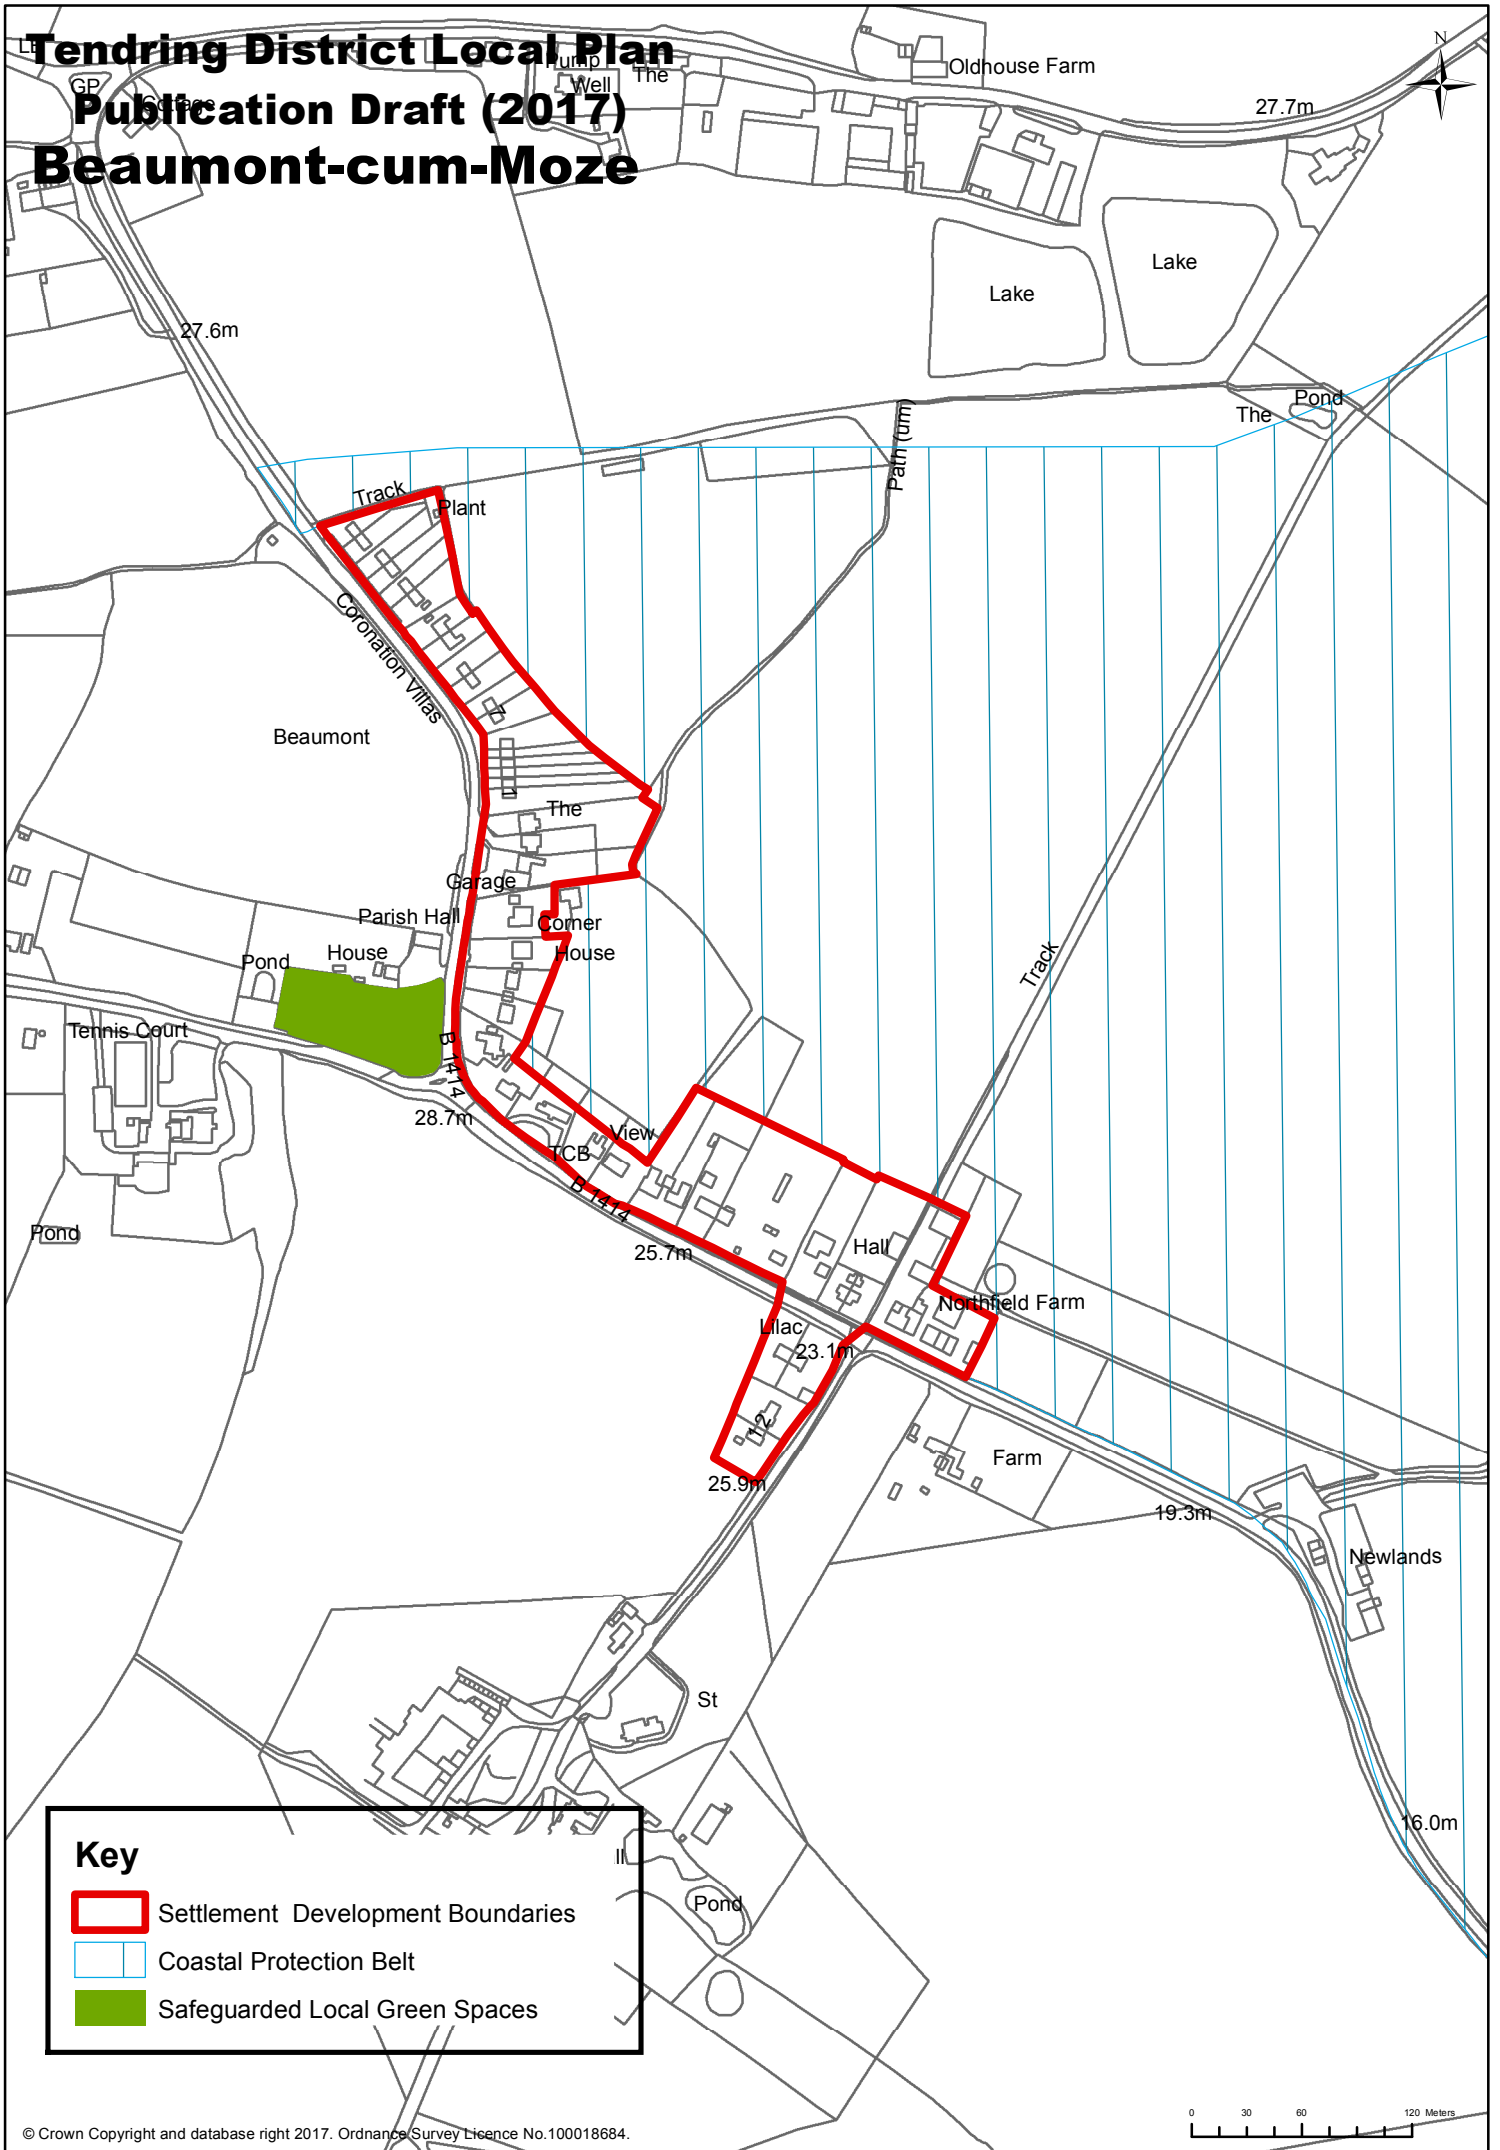

Tendring District Local Plan Publication Draft (2017) Beaumont-cum-Moze

Key

- Settlement Development Boundaries
- Coastal Protection Belt
- Safeguarded Local Green Spaces