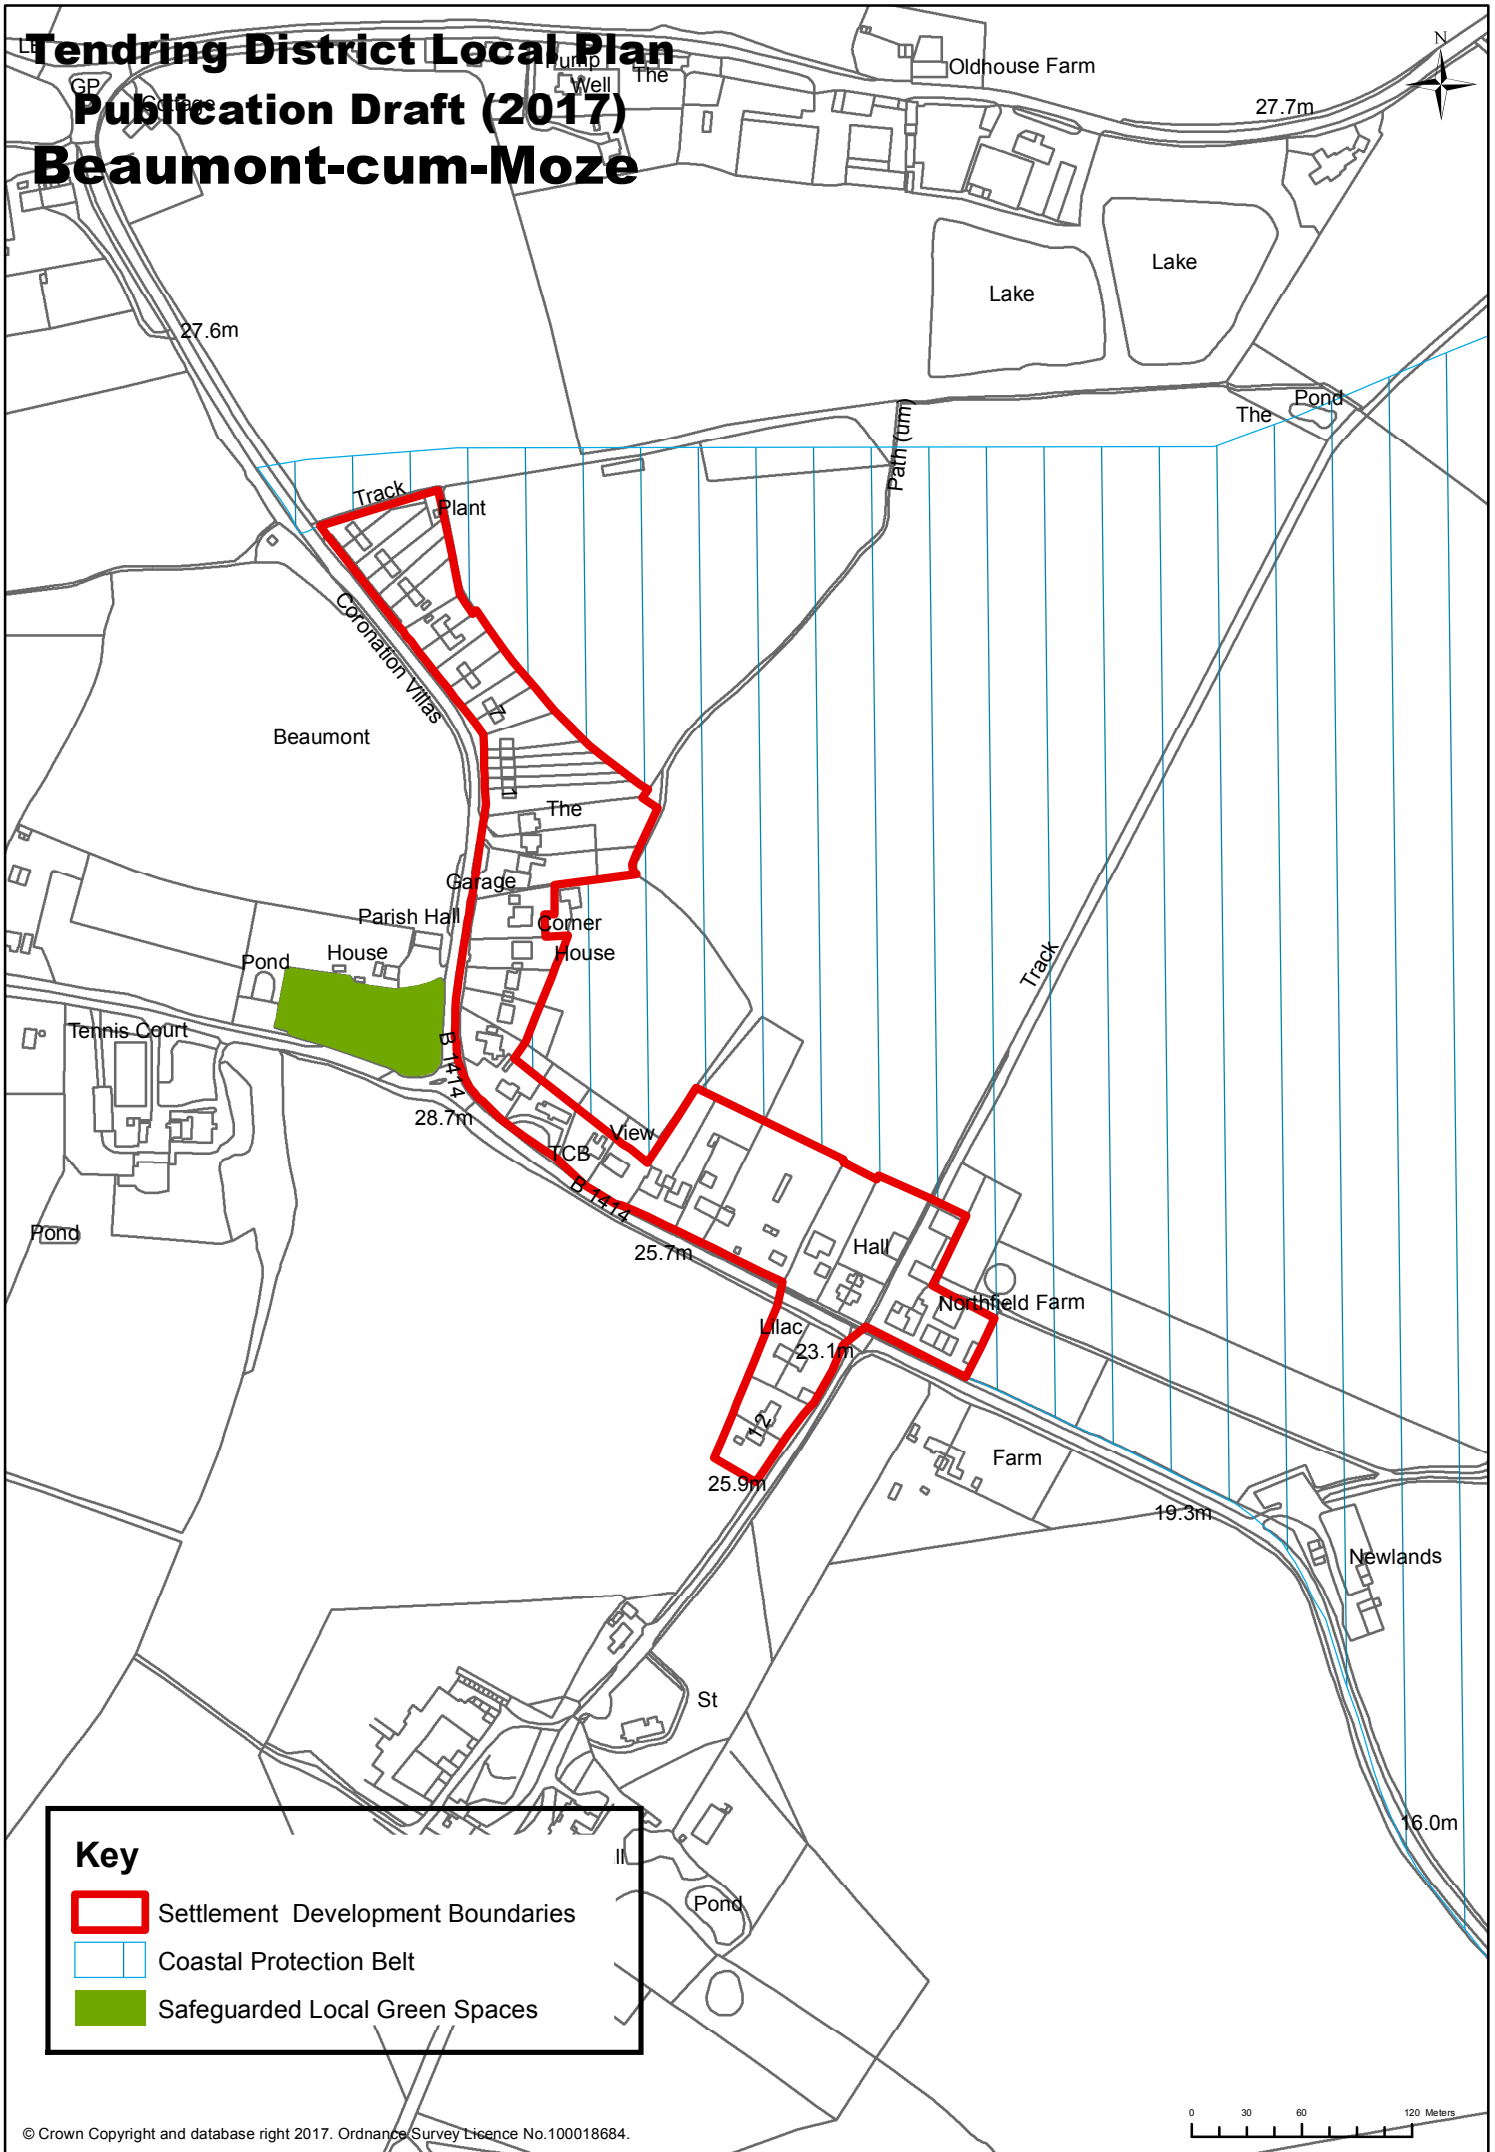

Tendring District Local Plan Publication Draft (2017) Beaumont-cum-Moze

Key

- Settlement Development Boundaries
- Coastal Protection Belt
- Safeguarded Local Green Spaces