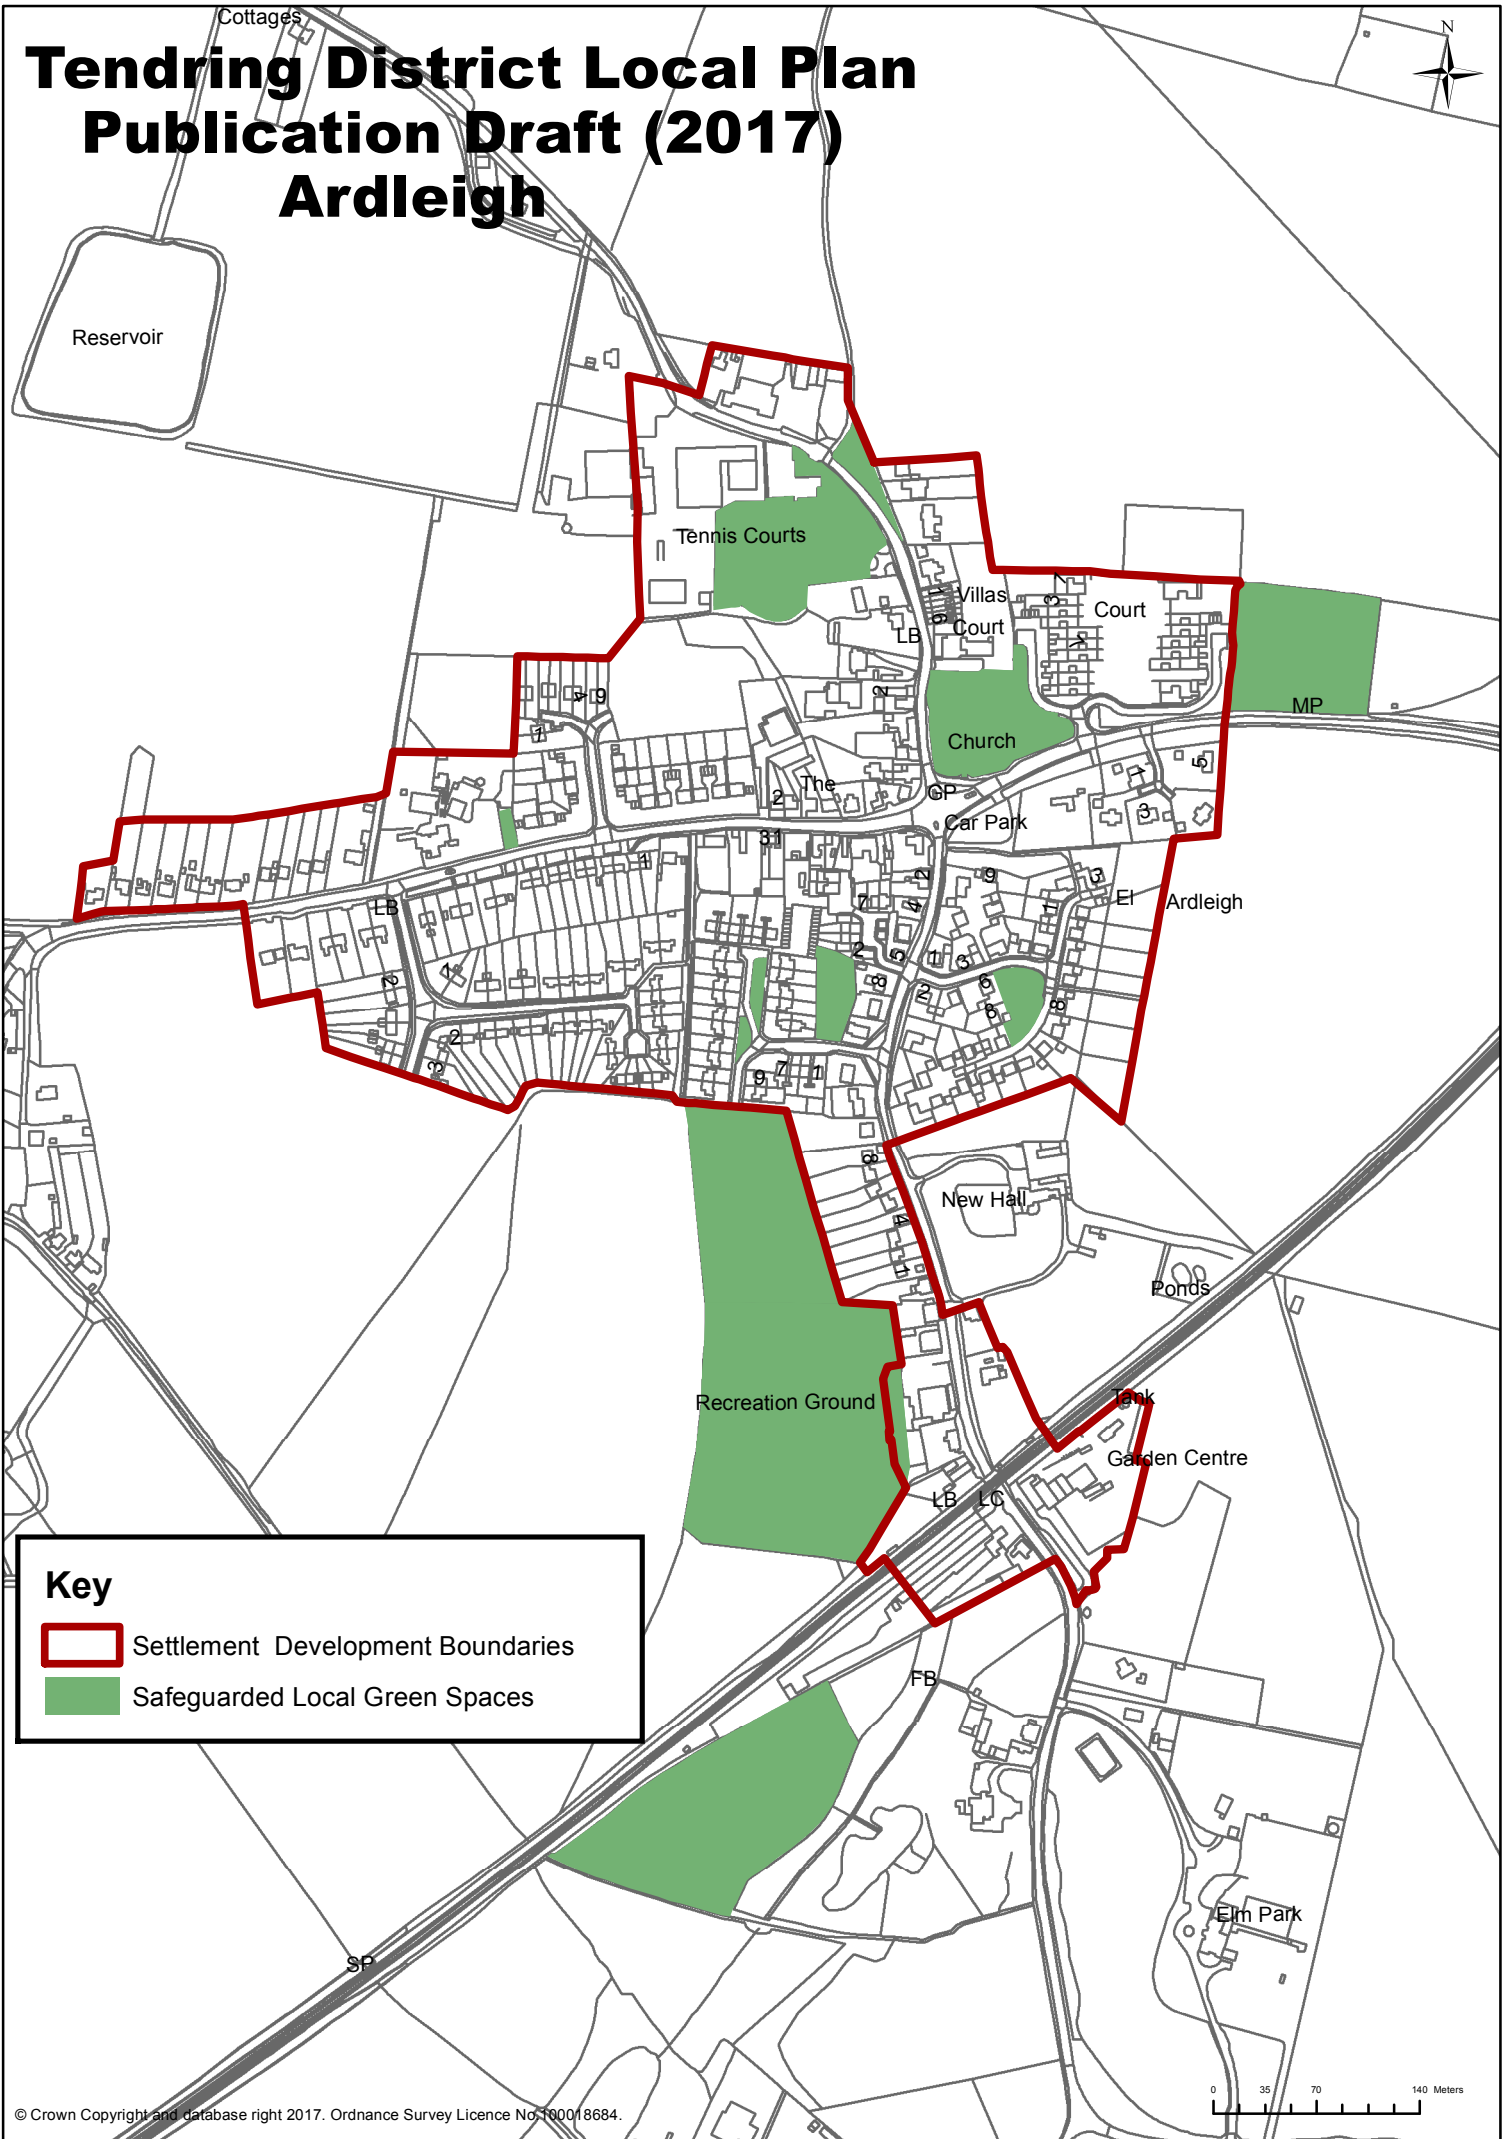

Tendring District Local Plan Publication Draft (2017) Ardleigh

Key

-  Settlement Development Boundaries
-  Safeguarded Local Green Spaces