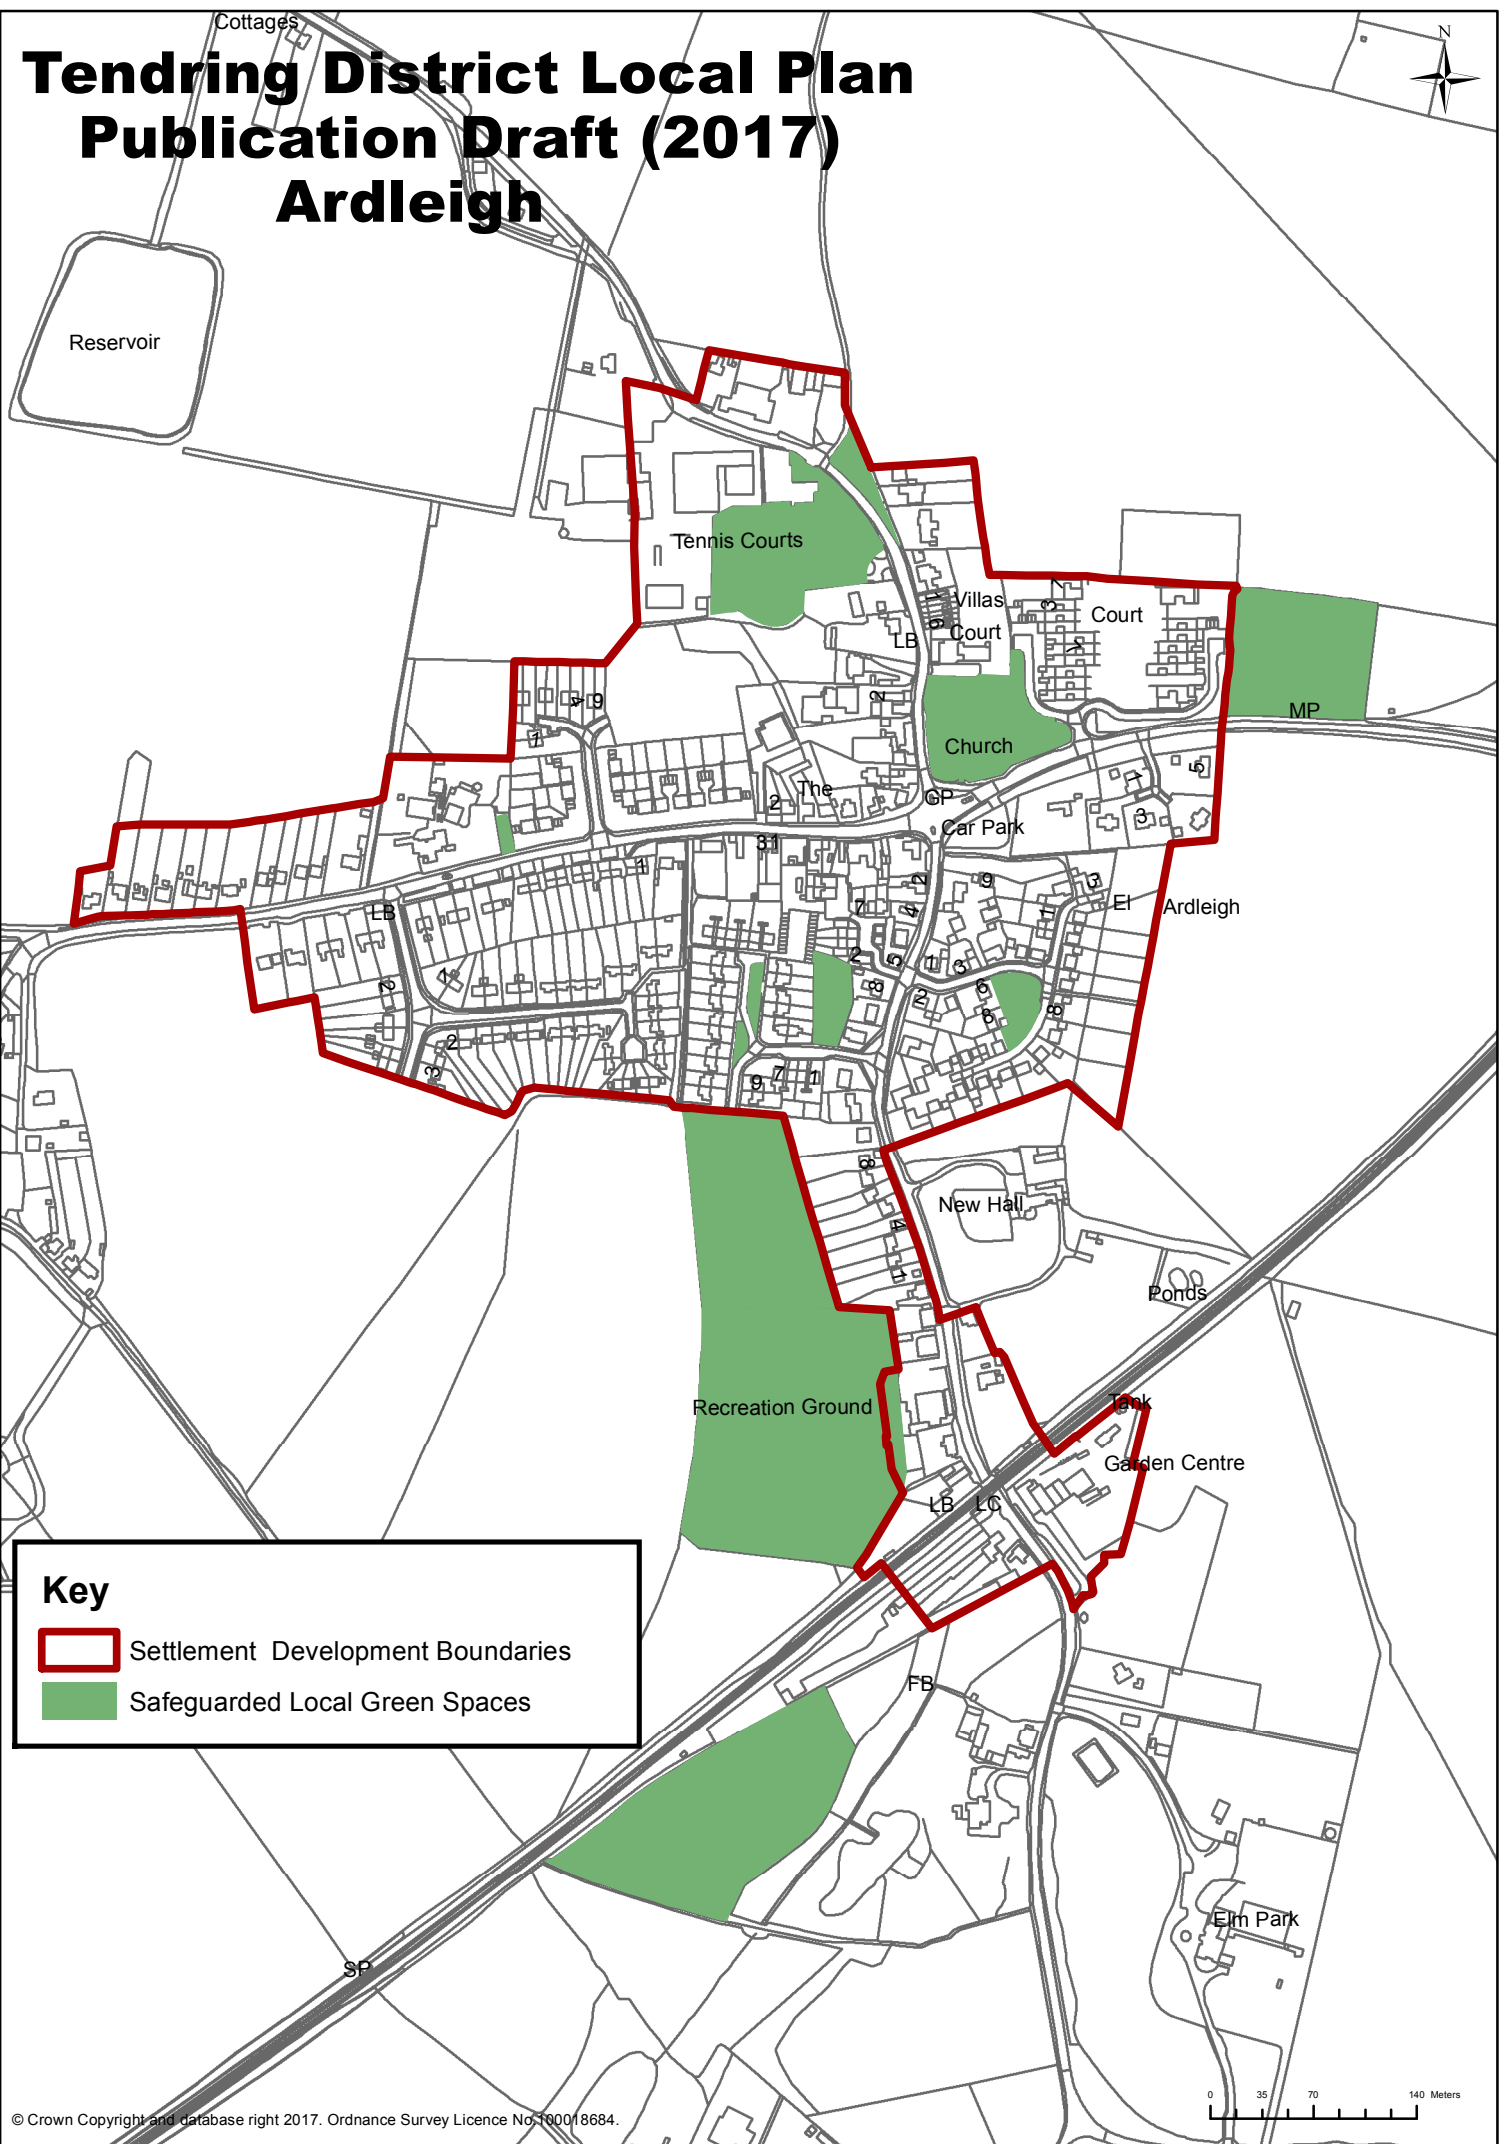

Tendring District Local Plan Publication Draft (2017) Ardleigh

Key

-  Settlement Development Boundaries
-  Safeguarded Local Green Spaces