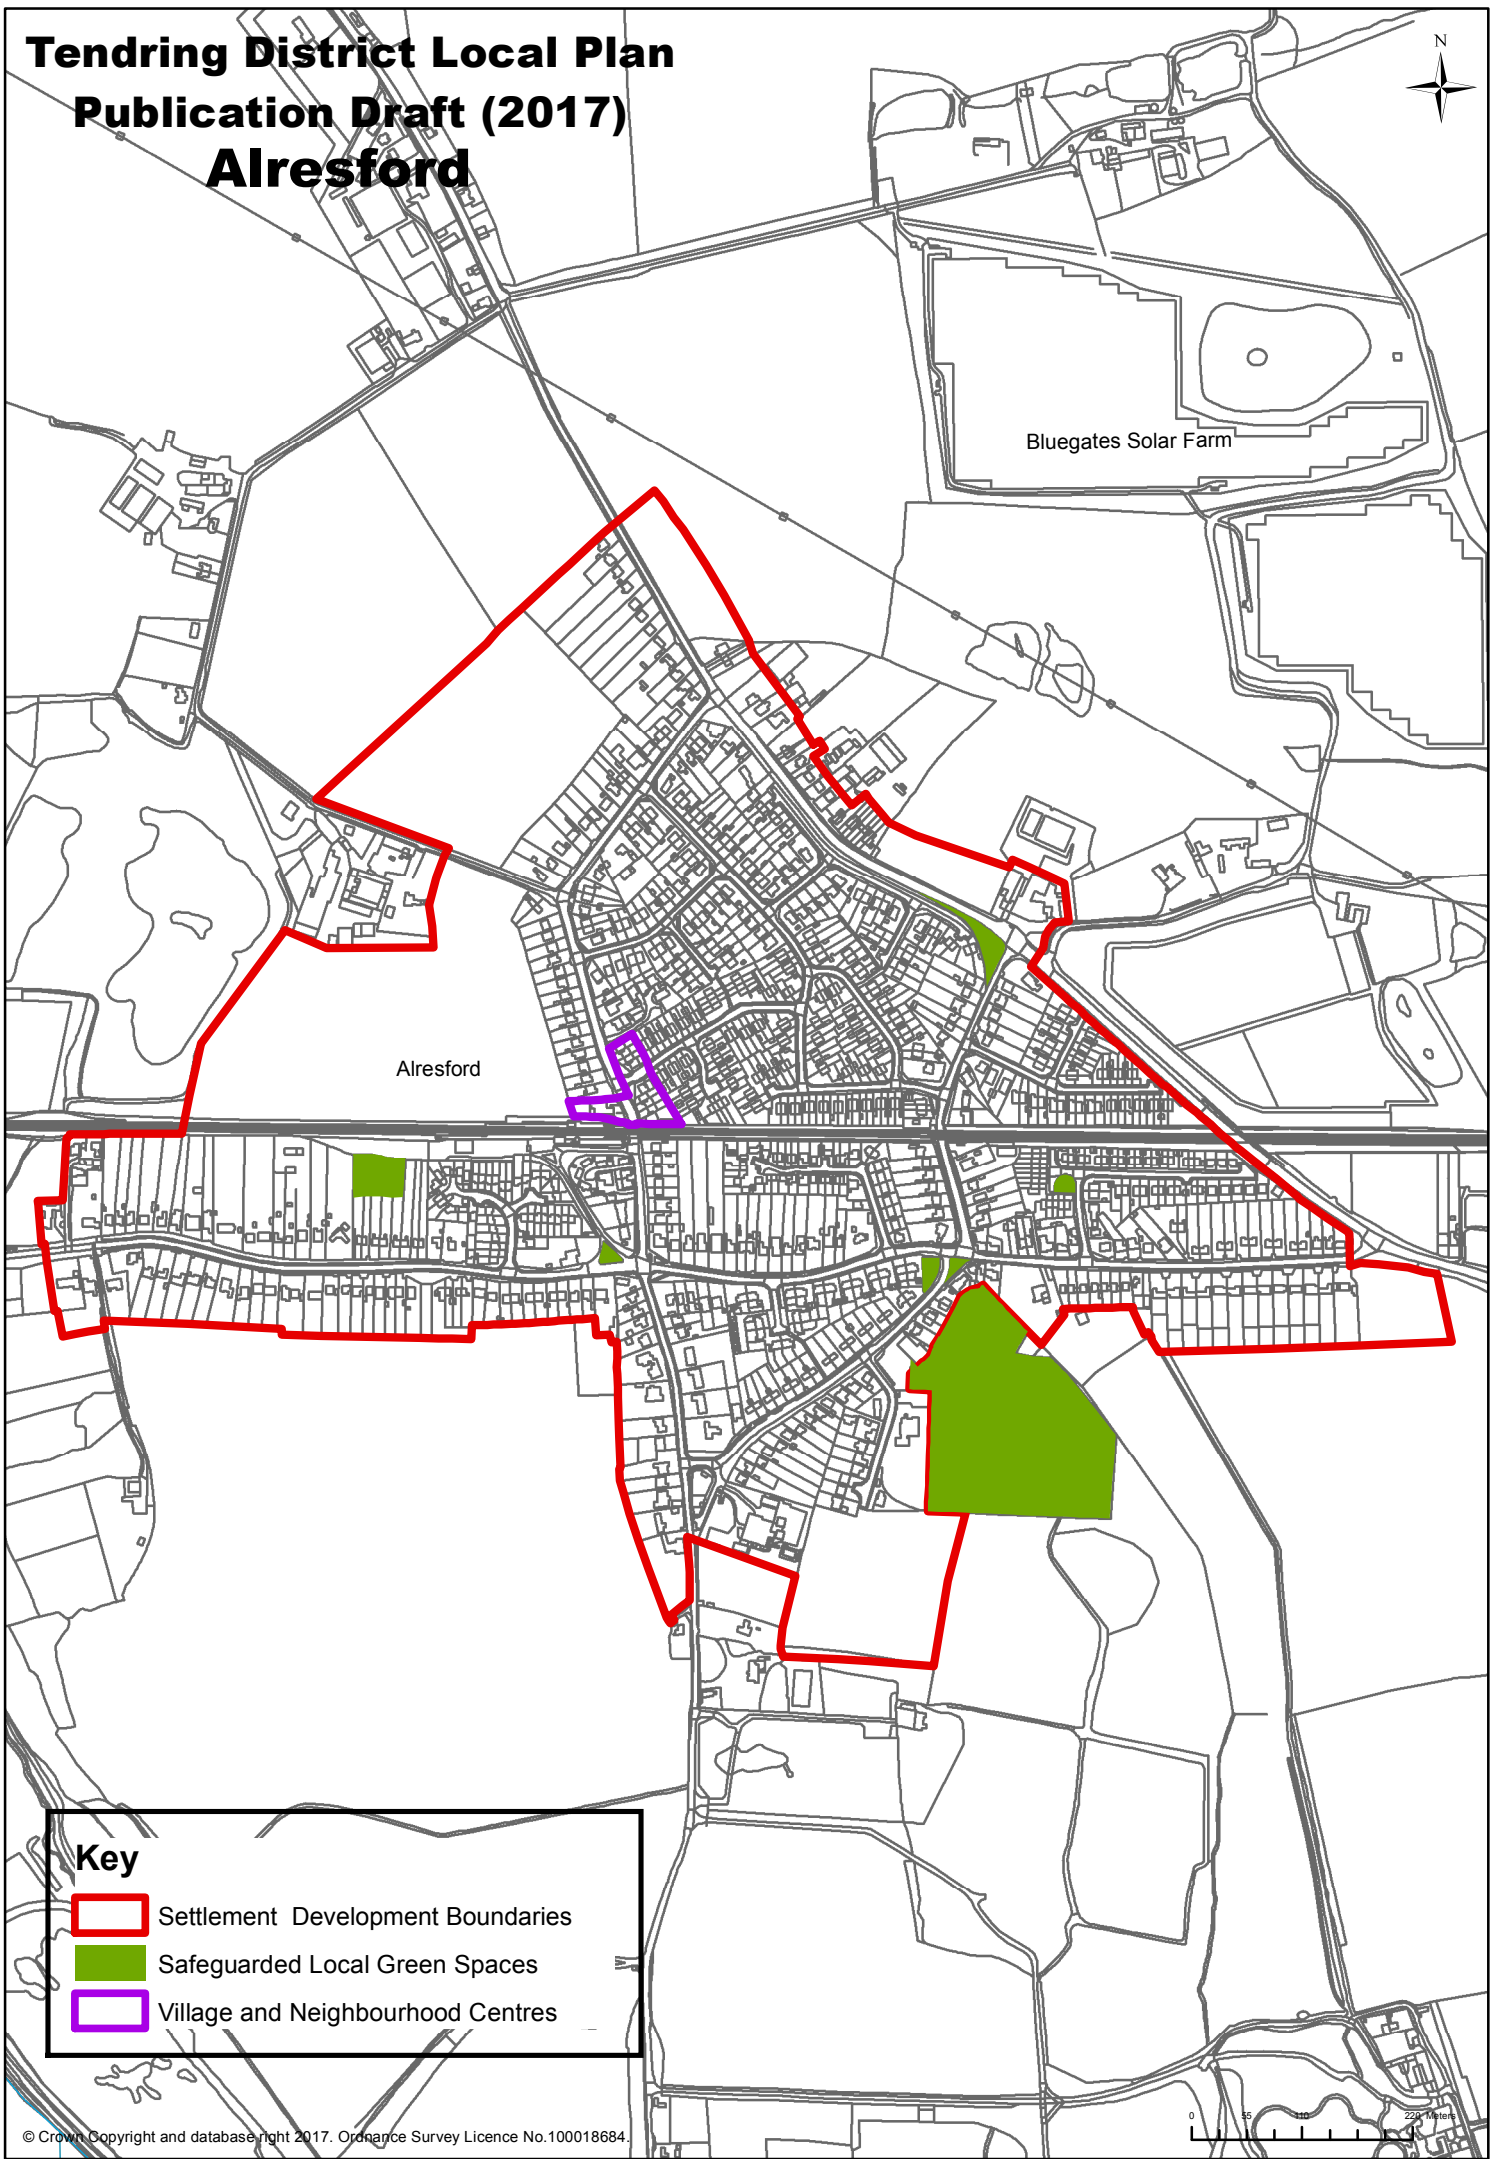

# Tendring District Local Plan Publication Draft (2017) Alesford

**Key**

-  Settlement Development Boundaries
-  Safeguarded Local Green Spaces
-  Village and Neighbourhood Centres