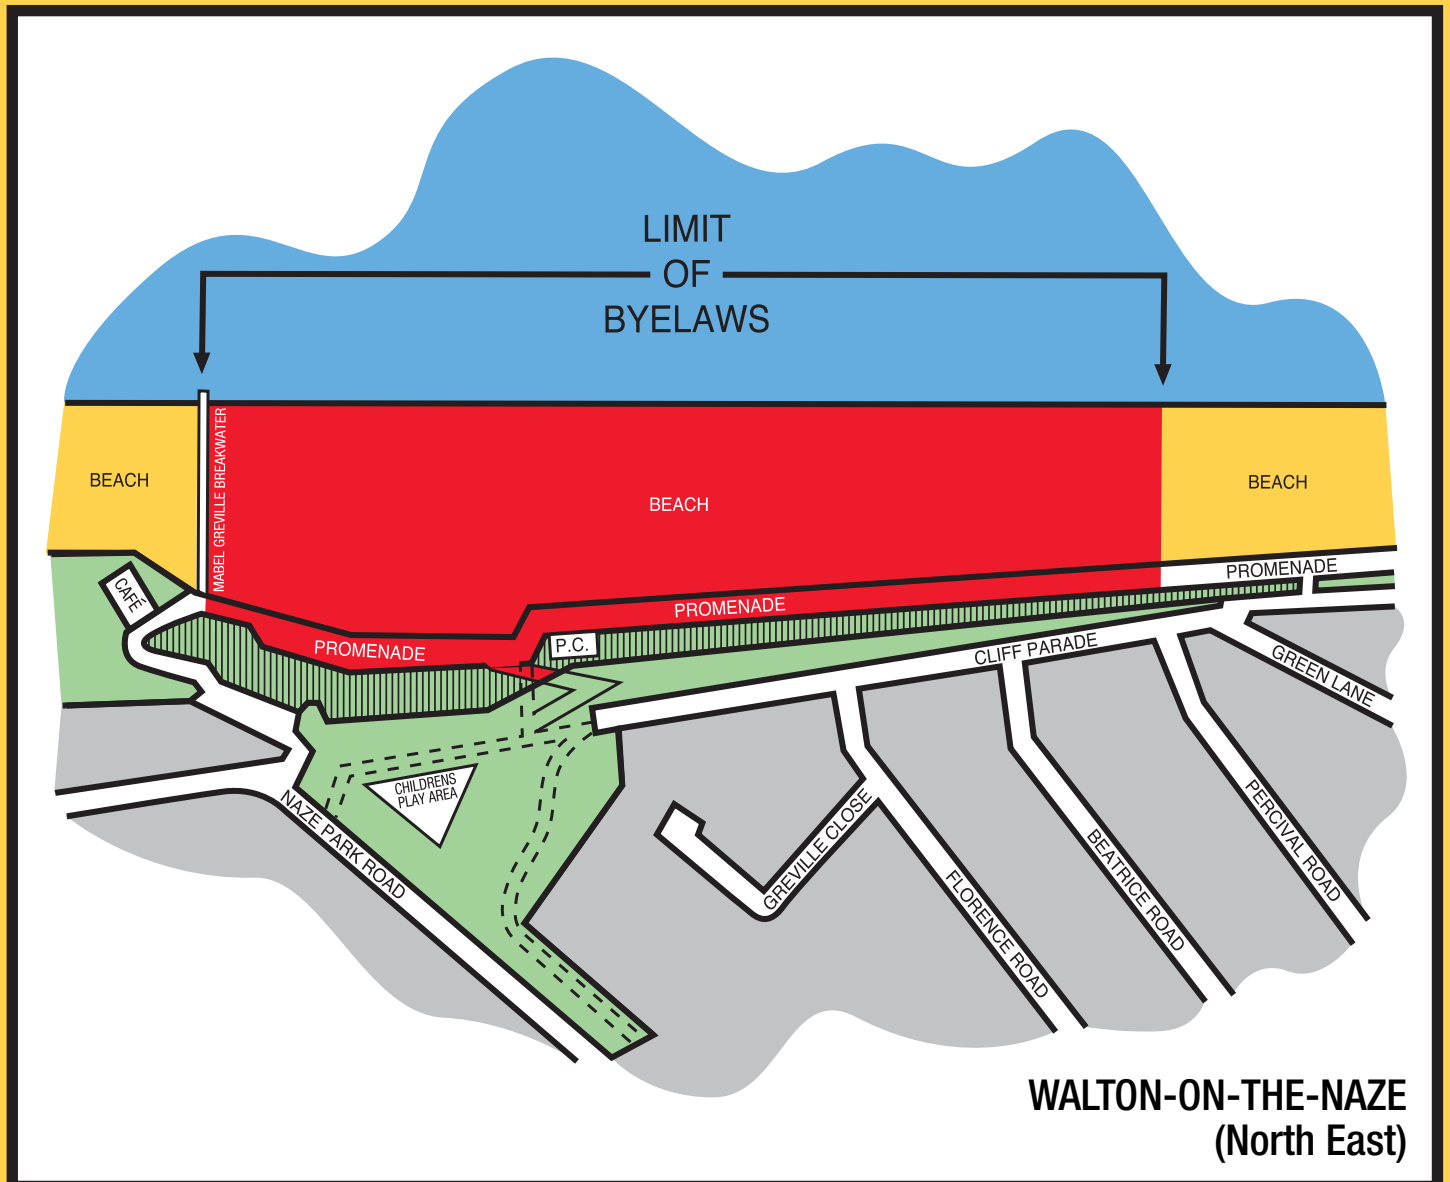

BYELAWS

**DOGS MUST BE ON LEADS ON
PROMENADE & CLIFF PATHS.**

NO DOGS ON BEACH.

1st MAY to 30th SEPT.

MAXIMUM PENALTY- £500

WALTON-ON-THE-NAZE
(North East)