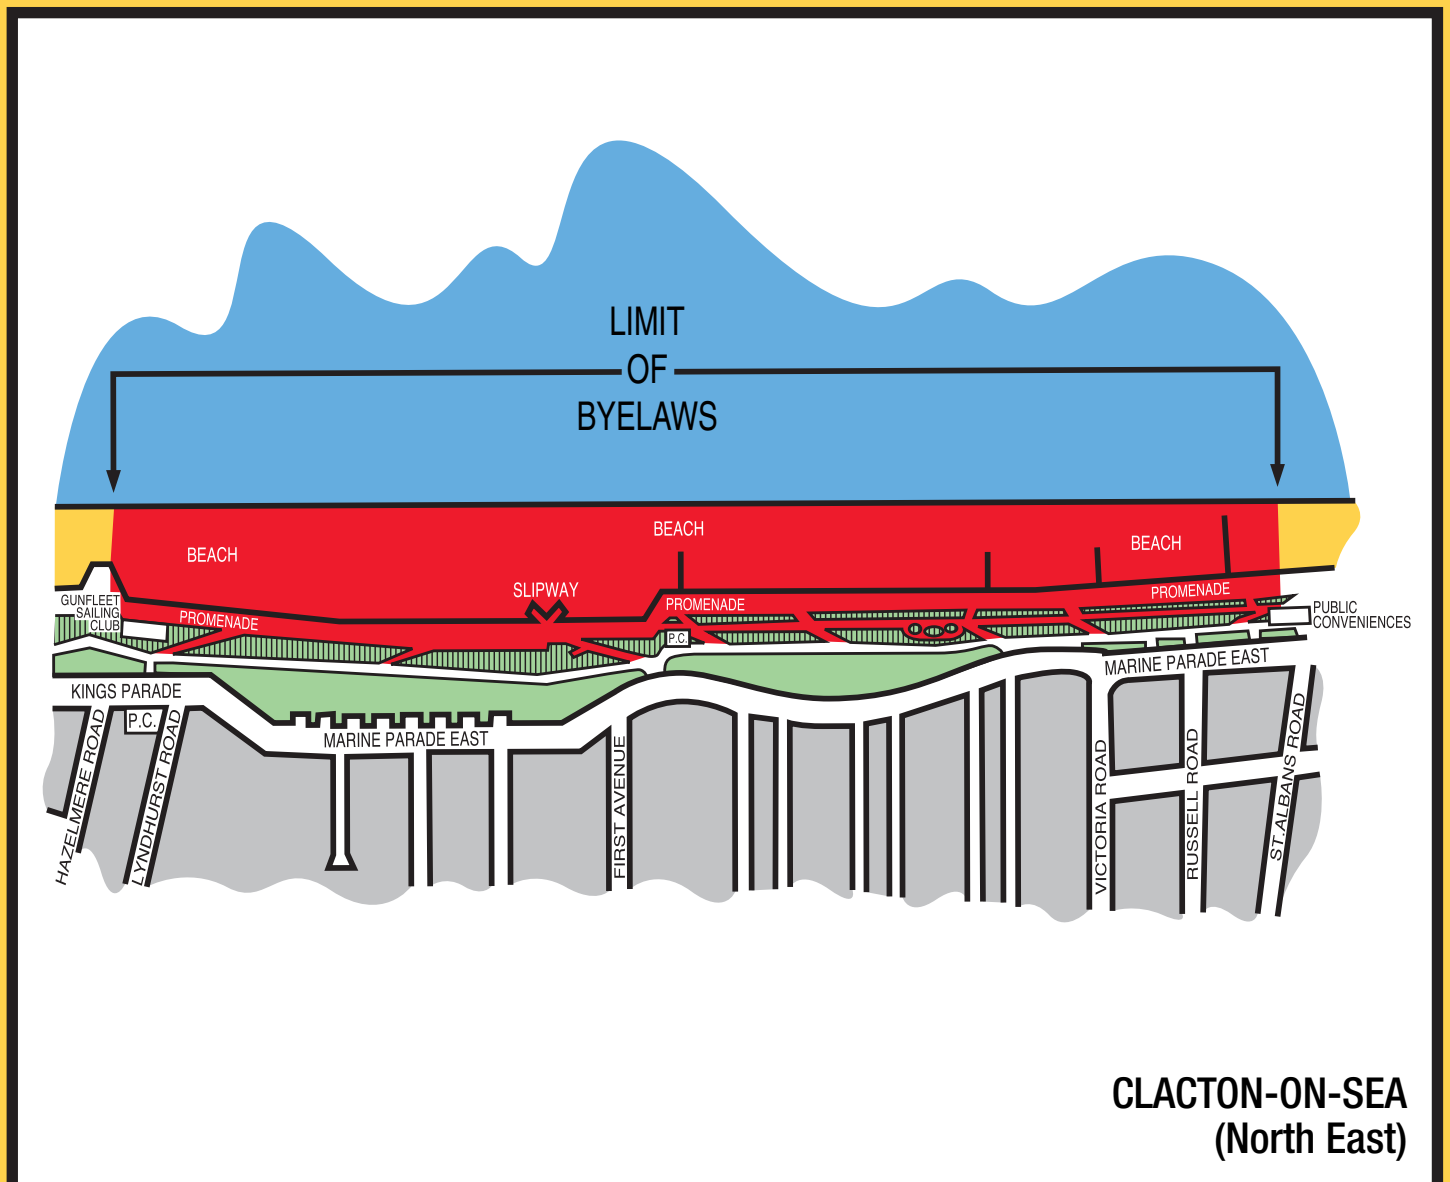

BYELAWS

**DOGS MUST BE ON LEADS ON
PROMENADE & CLIFF PATHS.**

NO DOGS ON BEACH.

1st MAY to 30th SEPT.

MAXIMUM PENALTY- £500

**CLACTON-ON-SEA
(North East)**